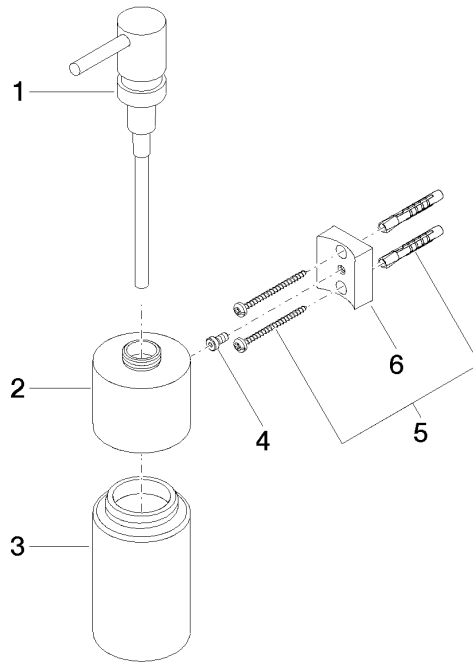

83 435 970

- bottle made of crystal glass, matt
- width 60mm
- height 200 mm
- 250 ml bottle
- 96mm projection

Fits: MADISON, MEM, TARA, CL.1, LISSÉ,
VAIA, META, CYO

	Matte Black	83 435 970-33
	Chrome	83 435 970-00
	Brushed Platinum	83 435 970-06
	Platinum	83 435 970-08
	Dark Chrome	83 435 970-19
	Light Gold	83 435 970-26
	Brushed Light Gold	83 435 970-27
	Brushed Durabronze (23kt Gold)	83 435 970-28
	Brushed Bronze	83 435 970-42
	Brushed Champagne (22kt Gold)	83 435 970-46
	Champagne (22kt Gold)	83 435 970-47
	Brushed Chrome	83 435 970-93
	Brushed Dark Platinum	83 435 970-99

83 435 970

mm [inches]

83 435 970

Parts for other finishes can be found here: [Chrome](#)

Spare parts list

No.	Item Number	Name	Quantity used	Delivery time
1	90 10 10 535 00-33	dispenser	1	30
2	90 10 10 525 00-33	base	1	-
Spare part can no longer be ordered, please order the replacement item				
3	90 90 04 001 00 82	glass	1	2
4	09 30 30 093 90	screw	1	2
5	05 30 31 025 00 90	fixing set	1	2
6	08 10 10 530-33	holder	1	30