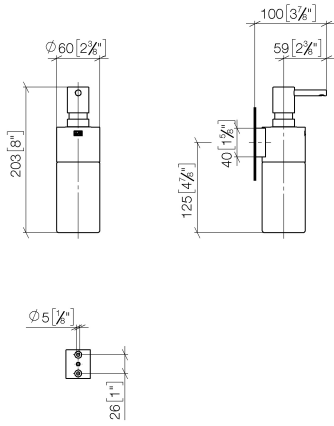

Dispenser wall model - Brushed Champagne (22kt Gold)

MADISON

83 435 970 Product version from 10/1/2023

- bottle made of crystal glass, matt
- width 60mm
- height 200 mm
- 250 ml bottle
- 96mm projection

Fits: MADISON, MEM, TARA, CL.1, LISSÉ,
VAIA, META, CYO

83 435 970 Product version from 10/1/2023

mm [inches]

83 435 970 Product version from 10/1/2023

Parts for other finishes can be found here: [Chrome](#)

Spare parts list

No.	Item Number	Name	Quantity used	Delivery time
1	90 10 10 535 00-46	dispenser	1	50
2	90 10 10 525 00-46	base	1	30
3	90 90 04 001 00 82	glass	1	2
4	09 30 30 093 90	screw	1	2
5	05 30 31 025 00 90	fixing set	1	2
6	08 10 10 530-46	holder	1	30