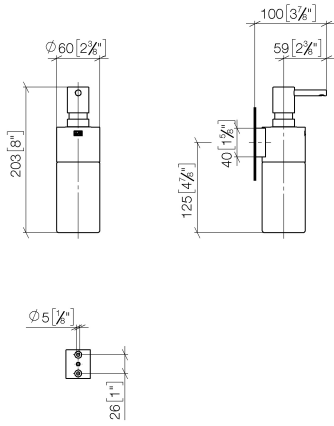

Dispenser wall model - Brushed Dark Platinum

MADISON

83 435 970

- bottle made of crystal glass, matt
- width 60mm
- height 200 mm
- 250 ml bottle
- 96mm projection

Fits: MADISON, MEM, TARA, CL.1, LISSÉ,
VAIA, META, CYO

83 435 970

mm [inches]

83 435 970

Parts for other finishes can be found here: [Chrome](#)

Spare parts list

No.	Item Number	Name	Quantity used	Delivery time
1	90 10 10 535 00-99	dispenser	1	30
2	90 10 10 525 00-99	base	1	30
3	90 90 04 001 00 82	glass	1	2
4	09 30 30 093 90	screw	1	2
5	05 30 31 025 00 90	fixing set	1	2
6	08 10 10 530-99	holder	1	30