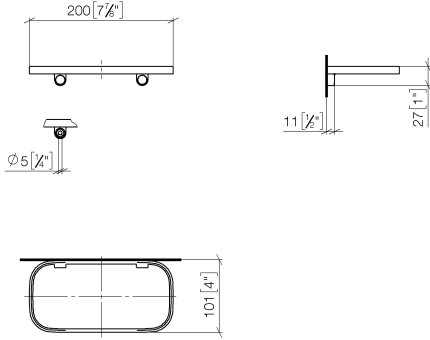

Shelf wall model - Light Gold

IMO

83 481 970

- width 200mm
- height 26 mm
- 100mm projection
- without grid element

Fits: IMO, TARA, LISSÉ, META

	Light Gold	83 481 970-26
	Chrome	83 481 970-00
	Brushed Platinum	83 481 970-06
	Platinum	83 481 970-08
	Dark Chrome	83 481 970-19
	Brushed Light Gold	83 481 970-27
	Brushed Durabronze (23kt Gold)	83 481 970-28
	Matte Black	83 481 970-33
	Brushed Bronze	83 481 970-42
	Brushed Champagne (22kt Gold)	83 481 970-46
	Champagne (22kt Gold)	83 481 970-47
	Brushed Chrome	83 481 970-93
	Brushed Dark Platinum	83 481 970-99

83 481 970

mm [inches]

83 481 970

**Product version from 10/1/2023**

Parts for other  
finishes can be found  
here: Chrome