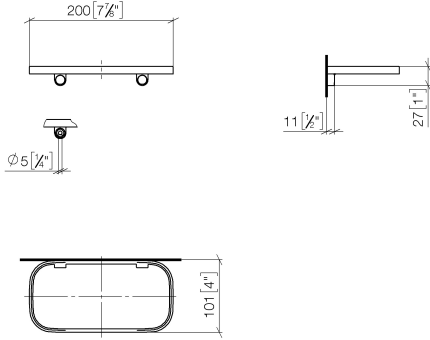

**Shelf wall model - Brushed Durabronze (23kt Gold)**

IMO

83 481 970

- width 200mm
- height 26 mm
- 100mm projection
- without grid element

Fits: IMO, TARA, LISSÉ, META

	Brushed Durabronze (23kt Gold)	83 481 970-28
	Chrome	83 481 970-00
	Brushed Platinum	83 481 970-06
	Platinum	83 481 970-08
	Dark Chrome	83 481 970-19
	Light Gold	83 481 970-26
	Brushed Light Gold	83 481 970-27
	Matte Black	83 481 970-33
	Brushed Bronze	83 481 970-42
	Brushed Champagne (22kt Gold)	83 481 970-46
	Champagne (22kt Gold)	83 481 970-47
	Brushed Chrome	83 481 970-93
	Brushed Dark Platinum	83 481 970-99

<b>Grid element - Light Grey</b>	82 481 970-52
•plastic grid elements	

**Required miscellaneous**

<b>Grid element - Taupe</b>	82 481 970-53
•plastic grid elements	

83 481 970

mm [inches]

83 481 970

**Product version from 10/1/2023**