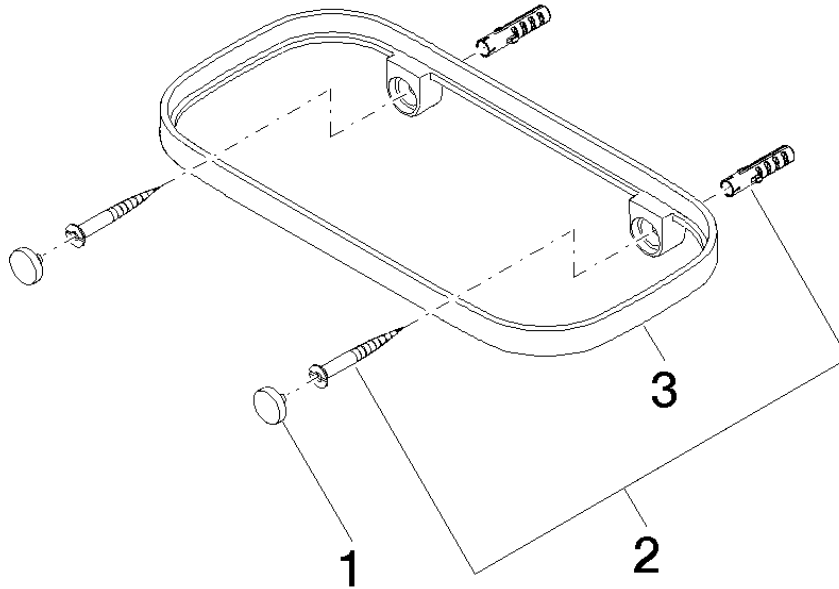

83 481 970

Product version from 10/1/2023

Parts for other
finishes can be found
here: Chrome