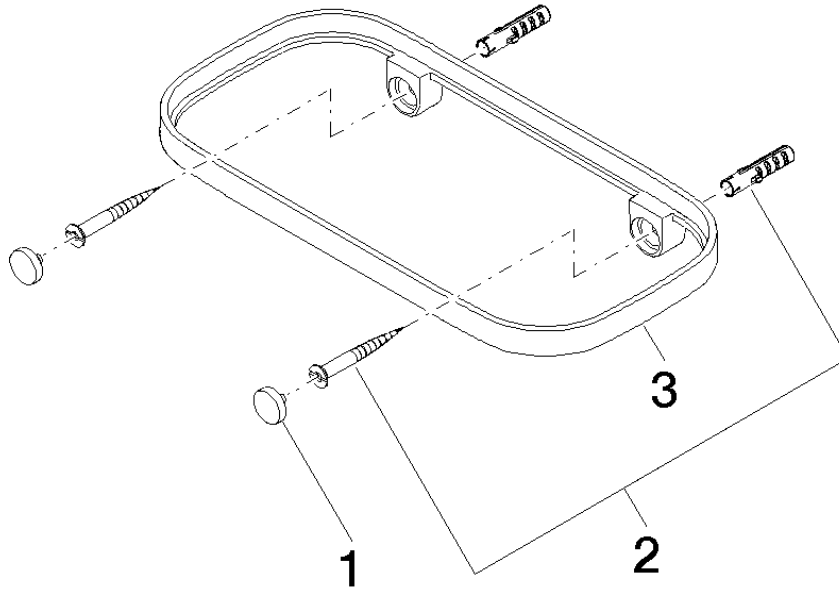

Required miscellaneous

Grid element - Taupe 82 481 970-53
•plastic grid elements

Shelf wall model - Brushed Champagne (22kt Gold)

83 481 970

mm [inches]

83 481 970

Product version from 10/1/2023

Parts for other finishes can be found here: Chrome

Shelf wall model - Brushed Champagne (22kt Gold)

IMO

83 481 970

Spare parts list

Product version from 10/1/2023

No.	Item Number	Name	Quantity used	Delivery time
	90 30 30 520 00-46	set	3	30