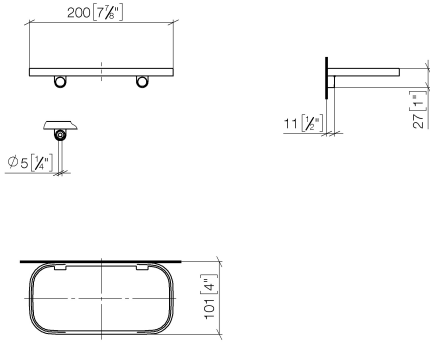

Shelf wall model - Brushed Chrome

IMO

83 481 970

- width 200mm
- height 26 mm
- 100mm projection
- without grid element

Fits: IMO, TARA, LISSÉ, META

	Brushed Chrome	83 481 970-93
	Chrome	83 481 970-00
	Brushed Platinum	83 481 970-06
	Platinum	83 481 970-08
	Dark Chrome	83 481 970-19
	Light Gold	83 481 970-26
	Brushed Light Gold	83 481 970-27
	Brushed Durabronze (23kt Gold)	83 481 970-28
	Matte Black	83 481 970-33
	Brushed Bronze	83 481 970-42
	Brushed Champagne (22kt Gold)	83 481 970-46
	Champagne (22kt Gold)	83 481 970-47
	Brushed Dark Platinum	83 481 970-99

83 481 970

mm [inches]

83 481 970

Product version from 10/1/2023

Parts for other
finishes can be found
here: Chrome

Shelf wall model - Brushed Chrome

IMO

83 481 970

Spare parts list

Product version from 10/1/2023

No.	Item Number	Name	Quantity used	Delivery time
	90 30 30 520 00-93	set	3	20