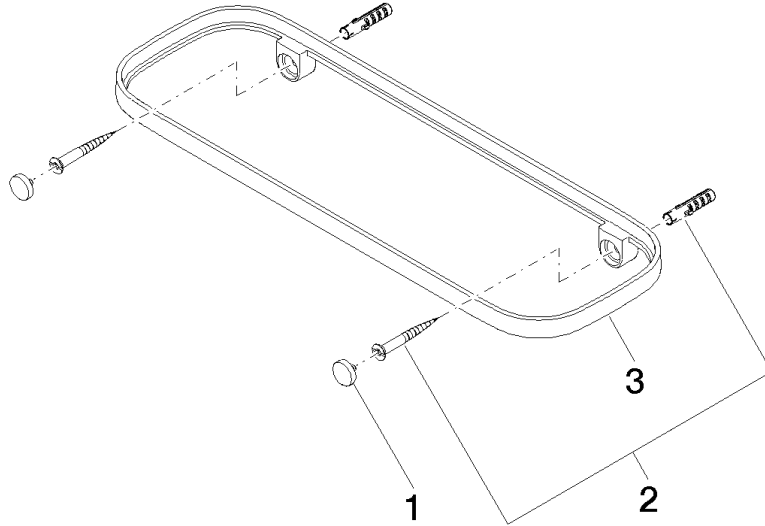

83 482 970

- width 300mm
- height 26 mm
- 100mm projection
- without grid element

Fits: TARA, LISSÉ, META

	Brushed Platinum	83 482 970-06
	Chrome	83 482 970-00
	Platinum	83 482 970-08
	Dark Chrome	83 482 970-19
	Light Gold	83 482 970-26
	Brushed Light Gold	83 482 970-27
	Brushed Durabronze (23kt Gold)	83 482 970-28
	Matte Black	83 482 970-33
	Brushed Bronze	83 482 970-42
	Brushed Champagne (22kt Gold)	83 482 970-46
	Champagne (22kt Gold)	83 482 970-47
	Brushed Chrome	83 482 970-93
	Brushed Dark Platinum	83 482 970-99

Required miscellaneous

Grid element - Taupe 82 482 970-53
•plastic grid elements

83 482 970

mm [inches]

83 482 970

Product version from 10/1/2023

Parts for other
finishes can be found
here: [Chrome](#)

Shelf wall model - Brushed Platinum

TARA

83 482 970

Spare parts list

Product version from 10/1/2023

No.	Item Number	Name	Quantity used	Delivery time
	90 30 30 520 00-06	set	3	10