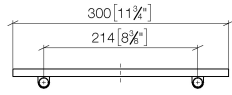

Required miscellaneous

Grid element - Taupe 82 482 970-53
•plastic grid elements

83 482 970

mm [inches]

83 482 970

Product version from 10/1/2023

Parts for other
finishes can be found
here: [Chrome](#)

Shelf wall model - Brushed Platinum