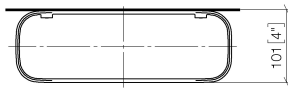

83 482 970

- width 300mm
- height 26 mm
- 100mm projection
- without grid element

Fits: TARA, LISSÉ, META

	Brushed Platinum	83 482 970-06
	Chrome	83 482 970-00
	Platinum	83 482 970-08
	Dark Chrome	83 482 970-19
	Light Gold	83 482 970-26
	Brushed Light Gold	83 482 970-27
	Brushed Durabronze (23kt Gold)	83 482 970-28
	Matte Black	83 482 970-33
	Brushed Bronze	83 482 970-42
	Brushed Champagne (22kt Gold)	83 482 970-46
	Champagne (22kt Gold)	83 482 970-47
	Brushed Chrome	83 482 970-93
	Brushed Dark Platinum	83 482 970-99

Required miscellaneous

Grid element - Matte Black 82 482 970-33
•plastic grid elements

Required miscellaneous

Grid element - Creamy White 82 482 970-51
•plastic grid elements

Required miscellaneous

Grid element - Light Grey 82 482 970-52
•plastic grid elements

Required miscellaneous

Grid element - Taupe 82 482 970-53
•plastic grid elements

83 482 970

mm [inches]

83 482 970

Product version from 10/1/2023

Parts for other
finishes can be found
here: [Chrome](#)

Shelf wall model - Brushed Platinum