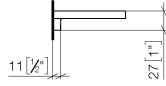

Required miscellaneous

Grid element - Taupe 82 482 970-53
•plastic grid elements

83 482 970

mm [inches]

83 482 970

Product version from 10/1/2023

Parts for other
finishes can be found
here: [Chrome](#)

Shelf wall model - Brushed Platinum