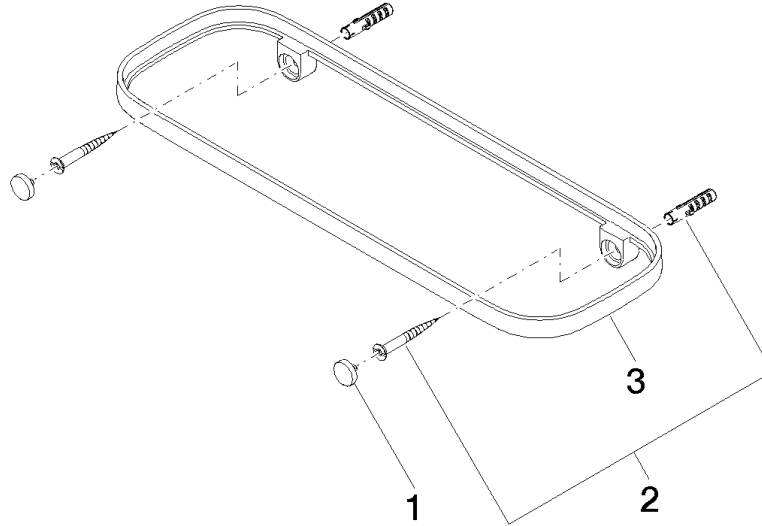

Shelf wall model - Light Gold

TARA

83 482 970

- width 300mm
- height 26 mm
- 100mm projection
- without grid element

Fits: TARA, LISSÉ, META

	Light Gold	83 482 970-26
	Chrome	83 482 970-00
	Brushed Platinum	83 482 970-06
	Platinum	83 482 970-08
	Dark Chrome	83 482 970-19
	Brushed Light Gold	83 482 970-27
	Brushed Durabronze (23kt Gold)	83 482 970-28
	Matte Black	83 482 970-33
	Brushed Bronze	83 482 970-42
	Brushed Champagne (22kt Gold)	83 482 970-46
	Champagne (22kt Gold)	83 482 970-47
	Brushed Chrome	83 482 970-93
	Brushed Dark Platinum	83 482 970-99

83 482 970

mm [inches]

83 482 970

Product version from 10/1/2023

Parts for other
finishes can be found
here: [Chrome](#)

Shelf wall model - Light Gold

TARA

83 482 970

Spare parts list

Product version from 10/1/2023

No.	Item Number	Name	Quantity used	Delivery time
	90 30 30 520 00-26	set	3	30