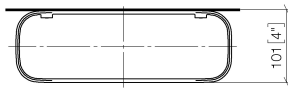

Shelf wall model - Light Gold

TARA

83 482 970

- width 300mm
- height 26 mm
- 100mm projection
- without grid element

Fits: TARA, LISSÉ, META

	Light Gold	83 482 970-26
	Chrome	83 482 970-00
	Brushed Platinum	83 482 970-06
	Platinum	83 482 970-08
	Dark Chrome	83 482 970-19
	Brushed Light Gold	83 482 970-27
	Brushed Durabronze (23kt Gold)	83 482 970-28
	Matte Black	83 482 970-33
	Brushed Bronze	83 482 970-42
	Brushed Champagne (22kt Gold)	83 482 970-46
	Champagne (22kt Gold)	83 482 970-47
	Brushed Chrome	83 482 970-93
	Brushed Dark Platinum	83 482 970-99

83 482 970

mm [inches]

83 482 970

Product version from 10/1/2023

Parts for other
finishes can be found
here: [Chrome](#)

Shelf wall model - Light Gold

TARA

83 482 970