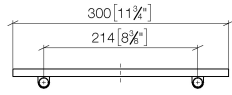

Shelf wall model - Light Gold

TARA

83 482 970

- width 300mm
- height 26 mm
- 100mm projection
- without grid element

Fits: TARA, LISSÉ, META

	Light Gold	83 482 970-26
	Chrome	83 482 970-00
	Brushed Platinum	83 482 970-06
	Platinum	83 482 970-08
	Dark Chrome	83 482 970-19
	Brushed Light Gold	83 482 970-27
	Brushed Durabronze (23kt Gold)	83 482 970-28
	Matte Black	83 482 970-33
	Brushed Bronze	83 482 970-42
	Brushed Champagne (22kt Gold)	83 482 970-46
	Champagne (22kt Gold)	83 482 970-47
	Brushed Chrome	83 482 970-93
	Brushed Dark Platinum	83 482 970-99

83 482 970

mm [inches]

83 482 970

Product version from 10/1/2023

Parts for other
finishes can be found
here: [Chrome](#)

Shelf wall model - Light Gold

TARA

83 482 970