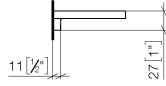

Shelf wall model - Light Gold

TARA

83 482 970

- width 300mm
- height 26 mm
- 100mm projection
- without grid element

Fits: TARA, LISSÉ, META

	Light Gold	83 482 970-26
	Chrome	83 482 970-00
	Brushed Platinum	83 482 970-06
	Platinum	83 482 970-08
	Dark Chrome	83 482 970-19
	Brushed Light Gold	83 482 970-27
	Brushed Durabronze (23kt Gold)	83 482 970-28
	Matte Black	83 482 970-33
	Brushed Bronze	83 482 970-42
	Brushed Champagne (22kt Gold)	83 482 970-46
	Champagne (22kt Gold)	83 482 970-47
	Brushed Chrome	83 482 970-93
	Brushed Dark Platinum	83 482 970-99

83 482 970

mm [inches]

83 482 970

Product version from 10/1/2023

Parts for other
finishes can be found
here: [Chrome](#)

Shelf wall model - Light Gold

TARA

83 482 970