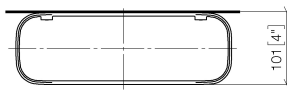

83 482 970

- width 300mm
- height 26 mm
- 100mm projection
- without grid element

Fits: TARA, LISSÉ, META

	Brushed Light Gold	83 482 970-27
	Chrome	83 482 970-00
	Brushed Platinum	83 482 970-06
	Platinum	83 482 970-08
	Dark Chrome	83 482 970-19
	Light Gold	83 482 970-26
	Brushed Durabronze (23kt Gold)	83 482 970-28
	Matte Black	83 482 970-33
	Brushed Bronze	83 482 970-42
	Brushed Champagne (22kt Gold)	83 482 970-46
	Champagne (22kt Gold)	83 482 970-47
	Brushed Chrome	83 482 970-93
	Brushed Dark Platinum	83 482 970-99

83 482 970

mm [inches]

83 482 970

Product version from 10/1/2023

Parts for other
finishes can be found
here: [Chrome](#)

Shelf wall model - Brushed Light Gold

TARA

83 482 970