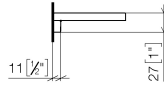

83 482 970

- width 300mm
- height 26 mm
- 100mm projection
- without grid element

Fits: TARA, LISSÉ, META

	Brushed Light Gold	83 482 970-27
	Chrome	83 482 970-00
	Brushed Platinum	83 482 970-06
	Platinum	83 482 970-08
	Dark Chrome	83 482 970-19
	Light Gold	83 482 970-26
	Brushed Durabronze (23kt Gold)	83 482 970-28
	Matte Black	83 482 970-33
	Brushed Bronze	83 482 970-42
	Brushed Champagne (22kt Gold)	83 482 970-46
	Champagne (22kt Gold)	83 482 970-47
	Brushed Chrome	83 482 970-93
	Brushed Dark Platinum	83 482 970-99

83 482 970

mm [inches]

83 482 970

Product version from 10/1/2023

Parts for other
finishes can be found
here: [Chrome](#)

Shelf wall model - Brushed Light Gold

TARA

83 482 970