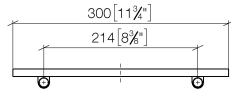

83 482 970

- width 300mm
- height 26 mm
- 100mm projection
- without grid element

Fits: TARA, LISSÉ, META

	Brushed Light Gold	83 482 970-27
	Chrome	83 482 970-00
	Brushed Platinum	83 482 970-06
	Platinum	83 482 970-08
	Dark Chrome	83 482 970-19
	Light Gold	83 482 970-26
	Brushed Durabronze (23kt Gold)	83 482 970-28
	Matte Black	83 482 970-33
	Brushed Bronze	83 482 970-42
	Brushed Champagne (22kt Gold)	83 482 970-46
	Champagne (22kt Gold)	83 482 970-47
	Brushed Chrome	83 482 970-93
	Brushed Dark Platinum	83 482 970-99

83 482 970

mm [inches]

83 482 970

Product version from 10/1/2023

Parts for other
finishes can be found
here: [Chrome](#)

Shelf wall model - Brushed Light Gold

TARA

83 482 970