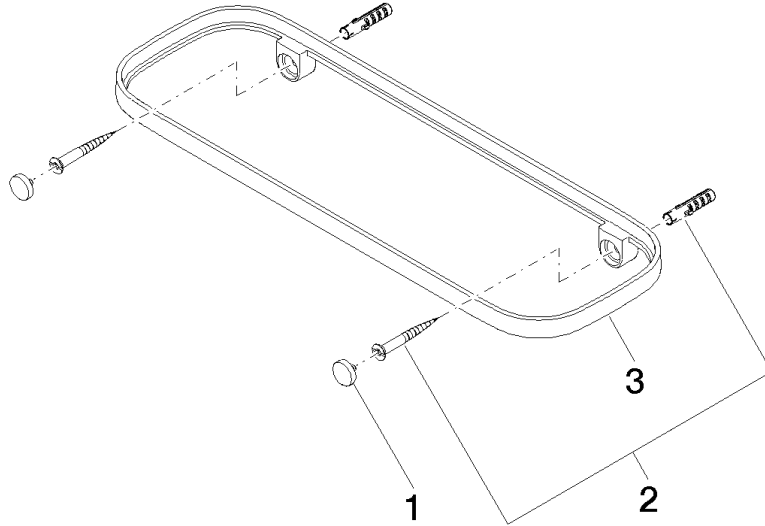

83 482 970

- width 300mm
- height 26 mm
- 100mm projection
- without grid element

Fits: TARA, LISSÉ, META

	Brushed Light Gold	83 482 970-27
	Chrome	83 482 970-00
	Brushed Platinum	83 482 970-06
	Platinum	83 482 970-08
	Dark Chrome	83 482 970-19
	Light Gold	83 482 970-26
	Brushed Durabronze (23kt Gold)	83 482 970-28
	Matte Black	83 482 970-33
	Brushed Bronze	83 482 970-42
	Brushed Champagne (22kt Gold)	83 482 970-46
	Champagne (22kt Gold)	83 482 970-47
	Brushed Chrome	83 482 970-93
	Brushed Dark Platinum	83 482 970-99

83 482 970

mm [inches]

83 482 970

Product version from 10/1/2023

Parts for other
finishes can be found
here: [Chrome](#)

Shelf wall model - Brushed Light Gold

TARA

83 482 970

Spare parts list

Product version from 10/1/2023

No.	Item Number	Name	Quantity used	Delivery time
	90 30 30 520 00-27	set	3	30