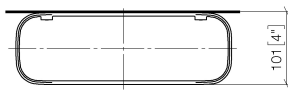

83 482 970

- width 300mm
- height 26 mm
- 100mm projection
- without grid element

Fits: TARA, LISSÉ, META

| | | |
|--|--------------------------------|---------------|
|  | Brushed Durabronze (23kt Gold) | 83 482 970-28 |
|  | Chrome | 83 482 970-00 |
|  | Brushed Platinum | 83 482 970-06 |
|  | Platinum | 83 482 970-08 |
|  | Dark Chrome | 83 482 970-19 |
|  | Light Gold | 83 482 970-26 |
|  | Brushed Light Gold | 83 482 970-27 |
|  | Matte Black | 83 482 970-33 |
|  | Brushed Bronze | 83 482 970-42 |
|  | Brushed Champagne (22kt Gold) | 83 482 970-46 |
|  | Champagne (22kt Gold) | 83 482 970-47 |
|  | Brushed Chrome | 83 482 970-93 |
|  | Brushed Dark Platinum | 83 482 970-99 |

83 482 970

mm [inches]

83 482 970

Product version from 10/1/2023

Parts for other
finishes can be found
here: [Chrome](#)

Shelf wall model - Brushed Durabronz (23kt Gold)

TARA

83 482 970