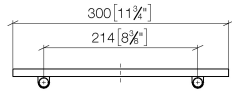

83 482 970

mm [inches]

83 482 970

Product version from 10/1/2023

Parts for other
finishes can be found
here: [Chrome](#)

Shelf wall model - Brushed Durabronz (23kt Gold)

TARA

83 482 970