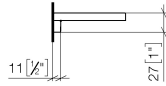

83 482 970

mm [inches]

83 482 970

Product version from 10/1/2023

Parts for other
finishes can be found
here: [Chrome](#)

Shelf wall model - Brushed Durabronz (23kt Gold)

TARA

83 482 970