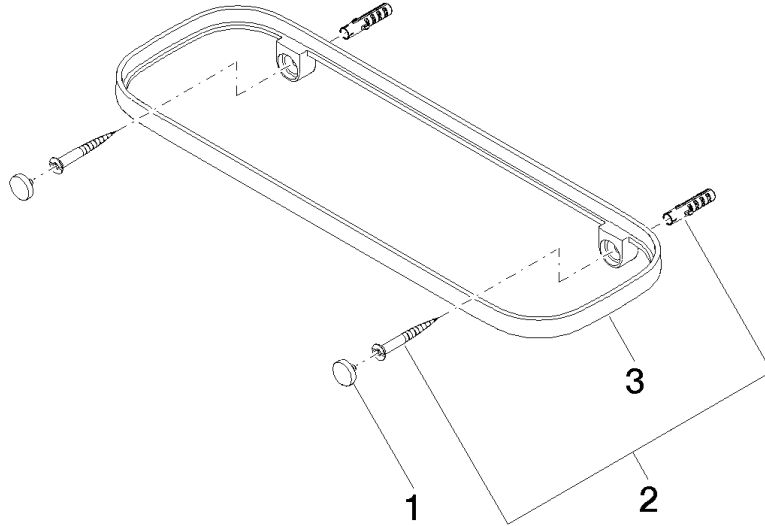

83 482 970

mm [inches]

83 482 970

Product version from 10/1/2023

Parts for other
finishes can be found
here: [Chrome](#)

Shelf wall model - Brushed Durabronz (23kt Gold)

TARA

83 482 970