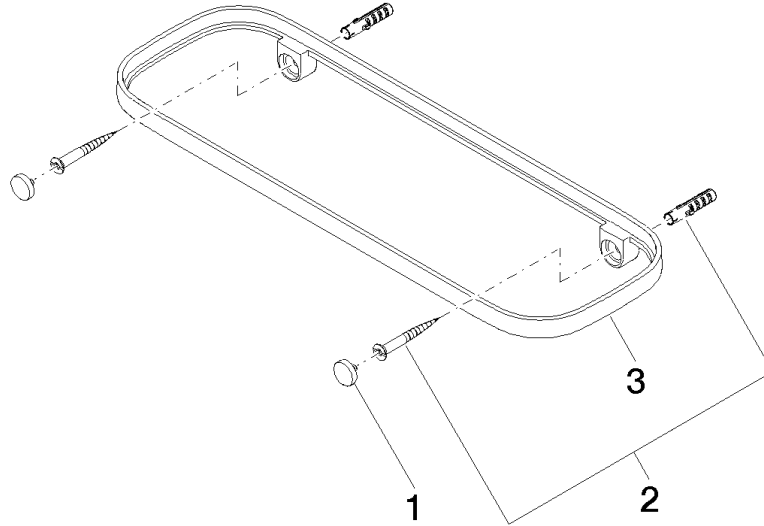

83 482 970

- width 300mm
- height 26 mm
- 100mm projection
- without grid element

Fits: TARA, LISSÉ, META

	Matte Black	83 482 970-33
	Chrome	83 482 970-00
	Brushed Platinum	83 482 970-06
	Platinum	83 482 970-08
	Dark Chrome	83 482 970-19
	Light Gold	83 482 970-26
	Brushed Light Gold	83 482 970-27
	Brushed Durabronze (23kt Gold)	83 482 970-28
	Brushed Bronze	83 482 970-42
	Brushed Champagne (22kt Gold)	83 482 970-46
	Champagne (22kt Gold)	83 482 970-47
	Brushed Chrome	83 482 970-93
	Brushed Dark Platinum	83 482 970-99

83 482 970

mm [inches]

83 482 970

Product version from 10/1/2023

Parts for other
finishes can be found
here: [Chrome](#)

Shelf wall model - Matte Black

TARA

83 482 970