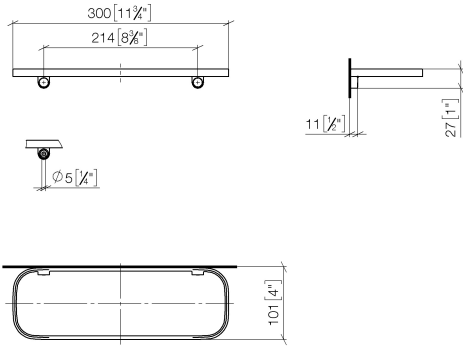

**Shelf wall model - Brushed Champagne (22kt Gold)**

TARA

83 482 970

- width 300mm
- height 26 mm
- 100mm projection
- without grid element

Fits: TARA, LISSÉ, META

	Brushed Champagne (22kt Gold)	83 482 970-46
	Chrome	83 482 970-00
	Brushed Platinum	83 482 970-06
	Platinum	83 482 970-08
	Dark Chrome	83 482 970-19
	Light Gold	83 482 970-26
	Brushed Light Gold	83 482 970-27
	Brushed Durabronze (23kt Gold)	83 482 970-28
	Matte Black	83 482 970-33
	Brushed Bronze	83 482 970-42
	Champagne (22kt Gold)	83 482 970-47
	Brushed Chrome	83 482 970-93
	Brushed Dark Platinum	83 482 970-99

**Grid element - Light Grey** 82 482 970-52  
 •plastic grid elements

**Required miscellaneous**

**Grid element - Taupe** 82 482 970-53  
 •plastic grid elements

83 482 970

mm [inches]

83 482 970

**Product version from 10/1/2023**