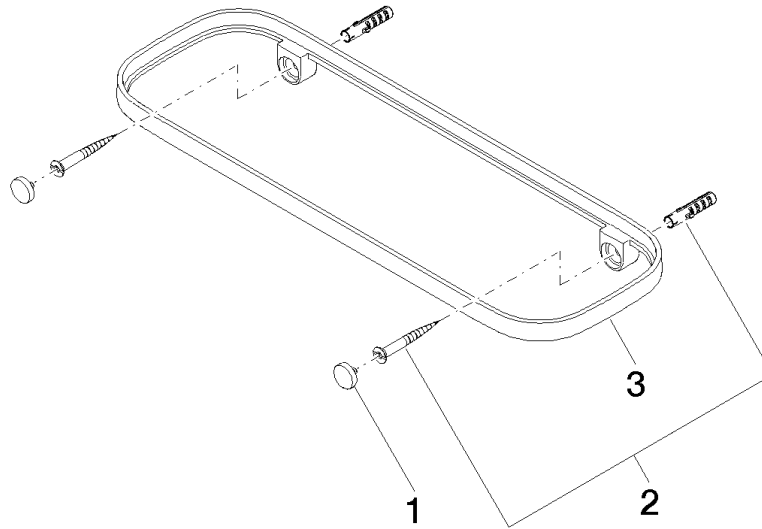

**Shelf wall model - Brushed Champagne (22kt Gold)**

TARA

83 482 970

- width 300mm
- height 26 mm
- 100mm projection
- without grid element

Fits: TARA, LISSÉ, META

	Brushed Champagne (22kt Gold)	83 482 970-46
	Chrome	83 482 970-00
	Brushed Platinum	83 482 970-06
	Platinum	83 482 970-08
	Dark Chrome	83 482 970-19
	Light Gold	83 482 970-26
	Brushed Light Gold	83 482 970-27
	Brushed Durabronze (23kt Gold)	83 482 970-28
	Matte Black	83 482 970-33
	Brushed Bronze	83 482 970-42
	Champagne (22kt Gold)	83 482 970-47
	Brushed Chrome	83 482 970-93
	Brushed Dark Platinum	83 482 970-99

**Grid element - Light Grey** 82 482 970-52  
 •plastic grid elements

**Required miscellaneous**

**Grid element - Taupe** 82 482 970-53  
 •plastic grid elements

83 482 970

mm [inches]

83 482 970

**Product version from 10/1/2023**

Parts for other  
finishes can be found  
here: [Chrome](#)

Shelf wall model - Brushed Champagne (22kt Gold)

TARA

83 482 970

**Spare parts list**

**Product version from 10/1/2023**

No.	Item Number	Name	Quantity used	Delivery time
	90 30 30 520 00-46	set	3	30