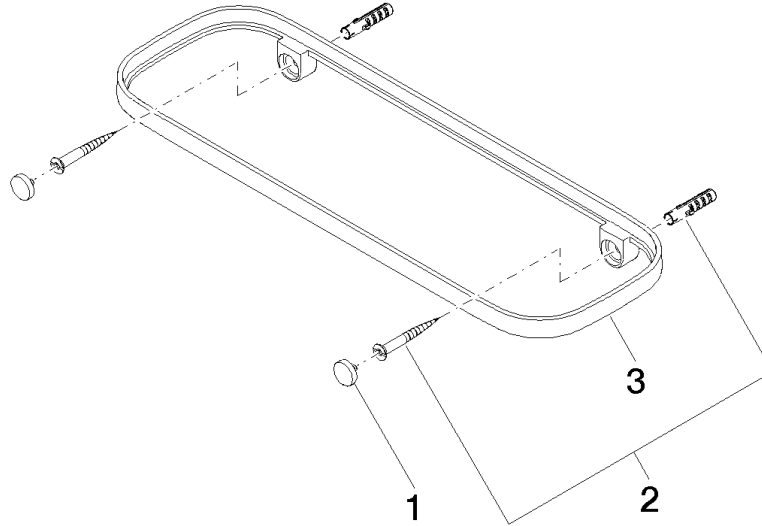

Shelf wall model - Champagne (22kt Gold)

TARA

83 482 970

- width 300mm
- height 26 mm
- 100mm projection
- without grid element

Fits: TARA, LISSÉ, META

	Champagne (22kt Gold)	83 482 970-47
	Chrome	83 482 970-00
	Brushed Platinum	83 482 970-06
	Platinum	83 482 970-08
	Dark Chrome	83 482 970-19
	Light Gold	83 482 970-26
	Brushed Light Gold	83 482 970-27
	Brushed Durabross (23kt Gold)	83 482 970-28
	Matte Black	83 482 970-33
	Brushed Bronze	83 482 970-42
	Brushed Champagne (22kt Gold)	83 482 970-46
	Brushed Chrome	83 482 970-93
	Brushed Dark Platinum	83 482 970-99

Required miscellaneous

Grid element - Taupe 82 482 970-53
●plastic grid elements

83 482 970

mm [inches]

83 482 970

Product version from 10/1/2023

Parts for other
finishes can be found
here: [Chrome](#)

Shelf wall model - Champagne (22kt Gold)

TARA

83 482 970

Spare parts list

Product version from 10/1/2023

No.	Item Number	Name	Quantity used	Delivery time
	90 30 30 520 00-47	set	3	30