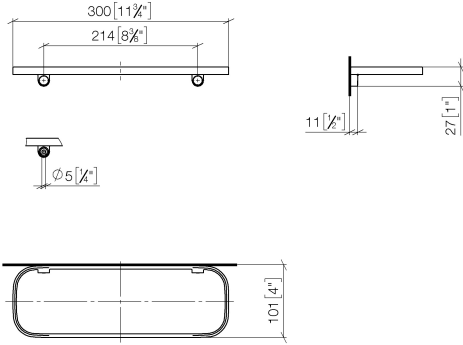

Shelf wall model - Champagne (22kt Gold)

TARA

83 482 970

- width 300mm
- height 26 mm
- 100mm projection
- without grid element

Fits: TARA, LISSÉ, META

	Champagne (22kt Gold)	83 482 970-47
	Chrome	83 482 970-00
	Brushed Platinum	83 482 970-06
	Platinum	83 482 970-08
	Dark Chrome	83 482 970-19
	Light Gold	83 482 970-26
	Brushed Light Gold	83 482 970-27
	Brushed Durabross (23kt Gold)	83 482 970-28
	Matte Black	83 482 970-33
	Brushed Bronze	83 482 970-42
	Brushed Champagne (22kt Gold)	83 482 970-46
	Brushed Chrome	83 482 970-93
	Brushed Dark Platinum	83 482 970-99

Required miscellaneous

Grid element - Taupe 82 482 970-53
●plastic grid elements

83 482 970

mm [inches]

83 482 970

Product version from 10/1/2023

Parts for other
finishes can be found
here: [Chrome](#)

Shelf wall model - Champagne (22kt Gold)