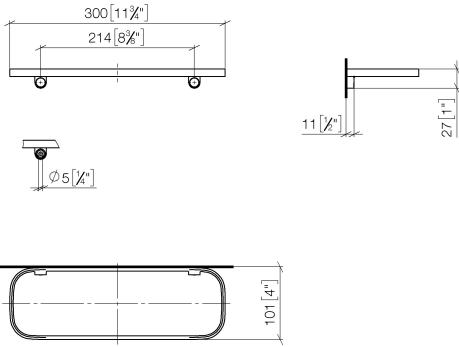

83 482 970

- width 300mm
- height 26 mm
- 100mm projection
- without grid element

Fits: TARA, LISSÉ, META

	Brushed Chrome	83 482 970-93
	Chrome	83 482 970-00
	Brushed Platinum	83 482 970-06
	Platinum	83 482 970-08
	Dark Chrome	83 482 970-19
	Light Gold	83 482 970-26
	Brushed Light Gold	83 482 970-27
	Brushed Durabronze (23kt Gold)	83 482 970-28
	Matte Black	83 482 970-33
	Brushed Bronze	83 482 970-42
	Brushed Champagne (22kt Gold)	83 482 970-46
	Champagne (22kt Gold)	83 482 970-47
	Brushed Dark Platinum	83 482 970-99

83 482 970

mm [inches]

83 482 970

Parts for other finishes can be found here: [Chrome](#)

Spare parts list

No.	Item Number	Name	Quantity used	Delivery time
1	90 30 30 520 00-93	set	1	20
2	05 30 31 002 00 90	fixing set	1	2
3	08 17 97 578-93	holder	1	20