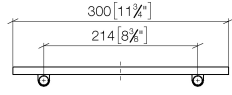

Required miscellaneous

Grid element - Taupe 82 482 970-53
 •plastic grid elements

83 482 970

mm [inches]

83 482 970

Product version from 10/1/2023

Parts for other
finishes can be found
here: [Chrome](#)

Shelf wall model - Brushed Dark Platinum