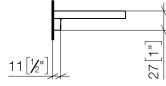

Shelf wall model - Brushed Dark Platinum

TARA

83 482 970

- width 300mm
- height 26 mm
- 100mm projection
- without grid element

Fits: TARA, LISSÉ, META

	Brushed Dark Platinum	83 482 970-99
	Chrome	83 482 970-00
	Brushed Platinum	83 482 970-06
	Platinum	83 482 970-08
	Dark Chrome	83 482 970-19
	Light Gold	83 482 970-26
	Brushed Light Gold	83 482 970-27
	Brushed Durabross (23kt Gold)	83 482 970-28
	Matte Black	83 482 970-33
	Brushed Bronze	83 482 970-42
	Brushed Champagne (22kt Gold)	83 482 970-46
	Champagne (22kt Gold)	83 482 970-47
	Brushed Chrome	83 482 970-93

Required miscellaneous

Grid element - Taupe 82 482 970-53
 •plastic grid elements

83 482 970

mm [inches]

83 482 970

Product version from 10/1/2023

Parts for other
finishes can be found
here: [Chrome](#)

Shelf wall model - Brushed Dark Platinum