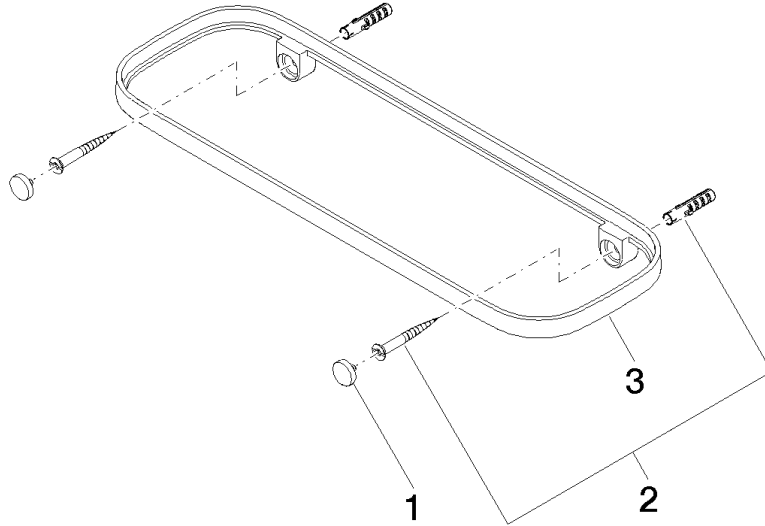

Shelf wall model - Brushed Dark Platinum

TARA

83 482 970

- width 300mm
- height 26 mm
- 100mm projection
- without grid element

Fits: TARA, LISSÉ, META

	Brushed Dark Platinum	83 482 970-99
	Chrome	83 482 970-00
	Brushed Platinum	83 482 970-06
	Platinum	83 482 970-08
	Dark Chrome	83 482 970-19
	Light Gold	83 482 970-26
	Brushed Light Gold	83 482 970-27
	Brushed Durabross (23kt Gold)	83 482 970-28
	Matte Black	83 482 970-33
	Brushed Bronze	83 482 970-42
	Brushed Champagne (22kt Gold)	83 482 970-46
	Champagne (22kt Gold)	83 482 970-47
	Brushed Chrome	83 482 970-93

Required miscellaneous

Grid element - Taupe 82 482 970-53
 •plastic grid elements

83 482 970

mm [inches]

83 482 970

Product version from 10/1/2023

Parts for other
finishes can be found
here: [Chrome](#)

Shelf wall model - Brushed Dark Platinum