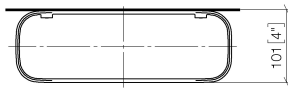

Shelf wall model - Brushed Dark Platinum

TARA

83 482 970

- width 300mm
- height 26 mm
- 100mm projection
- without grid element

Fits: TARA, LISSÉ, META

	Brushed Dark Platinum	83 482 970-99
	Chrome	83 482 970-00
	Brushed Platinum	83 482 970-06
	Platinum	83 482 970-08
	Dark Chrome	83 482 970-19
	Light Gold	83 482 970-26
	Brushed Light Gold	83 482 970-27
	Brushed Durabross (23kt Gold)	83 482 970-28
	Matte Black	83 482 970-33
	Brushed Bronze	83 482 970-42
	Brushed Champagne (22kt Gold)	83 482 970-46
	Champagne (22kt Gold)	83 482 970-47
	Brushed Chrome	83 482 970-93

Required miscellaneous

Grid element - Matte Black 82 482 970-33
 •plastic grid elements

Required miscellaneous

Grid element - Creamy White 82 482 970-51
 •plastic grid elements

Required miscellaneous

Grid element - Light Grey 82 482 970-52
 •plastic grid elements

Required miscellaneous

Grid element - Taupe 82 482 970-53
 •plastic grid elements

83 482 970

mm [inches]

83 482 970

Product version from 10/1/2023

Parts for other
finishes can be found
here: [Chrome](#)

Shelf wall model - Brushed Dark Platinum