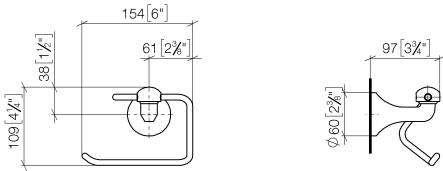

83 500 361

- width 145mm
- height 120 mm
- 95mm projection

	Chrome	83 500 361-00
	Brushed Platinum	83 500 361-06
	Platinum	83 500 361-08
	Durabress (23kt Gold)	83 500 361-09
	Brushed Durabress (23kt Gold)	83 500 361-28
	Brushed Dark Platinum	83 500 361-99

83 500 361

mm [inches]

83 500 361

Parts for other finishes can be found here: Brushed Platinum

Spare parts list

No.	Item Number	Name	Quantity used	Delivery time
1	08 18 70 501-00	bow	1	10
2	08 18 40 505 90	sleeve	2	2
3	04 31 11 140 00 90	pin	2	2
4	05 17 97 507 00 90	fixing set	1	2