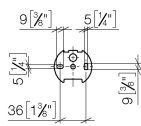

83 500 361

- width 145mm
- height 120 mm
- 95mm projection

	Chrome	83 500 361-00
	Brushed Platinum	83 500 361-06
	Platinum	83 500 361-08
	Durabress (23kt Gold)	83 500 361-09
	Brushed Durabress (23kt Gold)	83 500 361-28
	Brushed Dark Platinum	83 500 361-99

83 500 361

mm [inches]

83 500 361

Parts for other finishes can be found here: Brushed Platinum

Spare parts list

No.	Item Number	Name	Quantity used	Delivery time
1	08 18 70 501-00	bow	1	10
2	08 18 40 505 90	sleeve	2	2
3	04 31 11 140 00 90	pin	2	2
4	05 17 97 507 00 90	fixing set	1	2