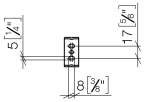

83 500 670 Product version from 4/1/2024

- width 166mm
- height 60 mm
- 73mm projection

| | | |
|---|------------------|---------------|
|  | Brushed Platinum | 83 500 670-06 |
|  | Chrome | 83 500 670-00 |
|  | Dark Chrome | 83 500 670-19 |
|  | Matte Black | 83 500 670-33 |
|  | Brushed Chrome | 83 500 670-93 |

83 500 670 Product version from 4/1/2024

mm [inches]

83 500 670 Product version from 4/1/2024

Parts for other finishes can be found here: [Chrome](#)

Spare parts list

| No. | Item Number | Name | Quantity used | Delivery time |
|-----|--------------------|------------|---------------|---------------|
| 1 | 05 17 20 736 00 90 | fixing set | 1 | 2 |
| 2 | 09 31 11 049 90 | pin | 1 | 2 |
| 3 | 08 17 67 502-06 | holder | 1 | 10 |
| 4 | 04 31 11 113 00 90 | pin | 1 | 2 |
| 5 | 90 28 22 650 00-06 | holder | 1 | 10 |