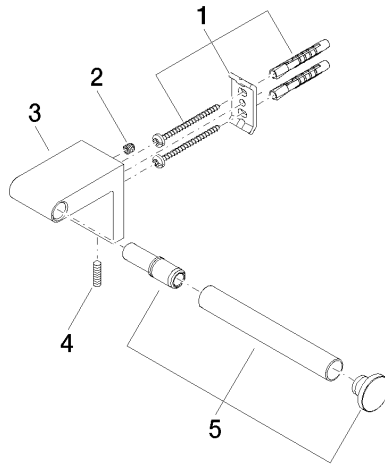

83 500 670 Product version from 4/1/2024

- width 166mm
- height 60 mm
- 73mm projection

| | | |
|---|------------------|---------------|
|  | Brushed Platinum | 83 500 670-06 |
|  | Chrome | 83 500 670-00 |
|  | Dark Chrome | 83 500 670-19 |
|  | Matte Black | 83 500 670-33 |
|  | Brushed Chrome | 83 500 670-93 |

83 500 670 Product version from 4/1/2024

mm [inches]

83 500 670 Product version from 4/1/2024

Parts for other finishes can be found here: [Chrome](#)

Spare parts list

| No. | Item Number | Name | Quantity used | Delivery time |
|-----|--------------------|------------|---------------|---------------|
| 1 | 05 17 20 736 00 90 | fixing set | 1 | 2 |
| 2 | 09 31 11 049 90 | pin | 1 | 2 |
| 3 | 08 17 67 502-06 | holder | 1 | 10 |
| 4 | 04 31 11 113 00 90 | pin | 1 | 2 |
| 5 | 90 28 22 650 00-06 | holder | 1 | 10 |