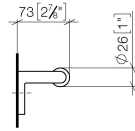

83 500 670 Product version from 4/1/2024

- width 166mm
- height 60 mm
- 73mm projection

| | | |
|---|------------------|---------------|
|  | Brushed Platinum | 83 500 670-06 |
|  | Chrome | 83 500 670-00 |
|  | Dark Chrome | 83 500 670-19 |
|  | Matte Black | 83 500 670-33 |
|  | Brushed Chrome | 83 500 670-93 |

83 500 670 Product version from 4/1/2024

mm [inches]

83 500 670 Product version from 4/1/2024

Parts for other finishes can be found here: [Chrome](#)

Spare parts list

| No. | Item Number | Name | Quantity used | Delivery time |
|-----|--------------------|------------|---------------|---------------|
| 1 | 05 17 20 736 00 90 | fixing set | 1 | 2 |
| 2 | 09 31 11 049 90 | pin | 1 | 2 |
| 3 | 08 17 67 502-06 | holder | 1 | 10 |
| 4 | 04 31 11 113 00 90 | pin | 1 | 2 |
| 5 | 90 28 22 650 00-06 | holder | 1 | 10 |