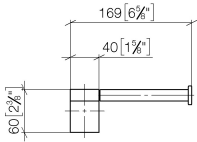

83 500 670 Product version from 4/1/2024

- width 166mm
- height 60 mm
- 73mm projection

| | | |
|---|------------------|---------------|
|  | Brushed Platinum | 83 500 670-06 |
|  | Chrome | 83 500 670-00 |
|  | Dark Chrome | 83 500 670-19 |
|  | Matte Black | 83 500 670-33 |
|  | Brushed Chrome | 83 500 670-93 |

83 500 670 Product version from 4/1/2024

mm [inches]

83 500 670 Product version from 4/1/2024

Parts for other finishes can be found here: [Chrome](#)

Spare parts list

| No. | Item Number | Name | Quantity used | Delivery time |
|-----|--------------------|------------|---------------|---------------|
| 1 | 05 17 20 736 00 90 | fixing set | 1 | 2 |
| 2 | 09 31 11 049 90 | pin | 1 | 2 |
| 3 | 08 17 67 502-06 | holder | 1 | 10 |
| 4 | 04 31 11 113 00 90 | pin | 1 | 2 |
| 5 | 90 28 22 650 00-06 | holder | 1 | 10 |