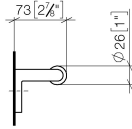

IMO Tissue holder without cover - Dark Chrome

IMO

83 500 670

- width 166mm
- height 60 mm
- 73mm projection

	Dark Chrome	83 500 670-19
	Chrome	83 500 670-00
	Brushed Platinum	83 500 670-06
	Matte Black	83 500 670-33
	Brushed Chrome	83 500 670-93

83 500 670

mm [inches]

83 500 670

Product version from 4/1/2024

Parts for other
finishes can be found
here: [Chrome](#)

IMO Tissue holder without cover - Dark Chrome

IMO

83 500 670

Spare parts list

Product version from 4/1/2024

No.	Item Number	Name	Quantity used	Delivery time
	05 17 20 736 00 90	fixing set	5	2