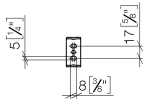

IMO Tissue holder without cover - Dark Chrome

IMO

83 500 670

- width 166mm
- height 60 mm
- 73mm projection

	Dark Chrome	83 500 670-19
	Chrome	83 500 670-00
	Brushed Platinum	83 500 670-06
	Matte Black	83 500 670-33
	Brushed Chrome	83 500 670-93

83 500 670

mm [inches]

83 500 670

Product version from 4/1/2024

Parts for other
finishes can be found
here: [Chrome](#)

IMO Tissue holder without cover - Dark Chrome

IMO

83 500 670