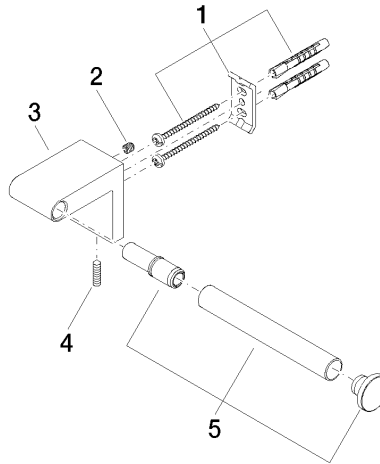

83 500 670

mm [inches]

83 500 670

Product version from 4/1/2024

Parts for other
finishes can be found
here: [Chrome](#)

IMO Tissue holder without cover - Dark Chrome

IMO

83 500 670

Spare parts list

Product version from 4/1/2024

No.	Item Number	Name	Quantity used	Delivery time
	05 17 20 736 00 90	fixing set	5	2