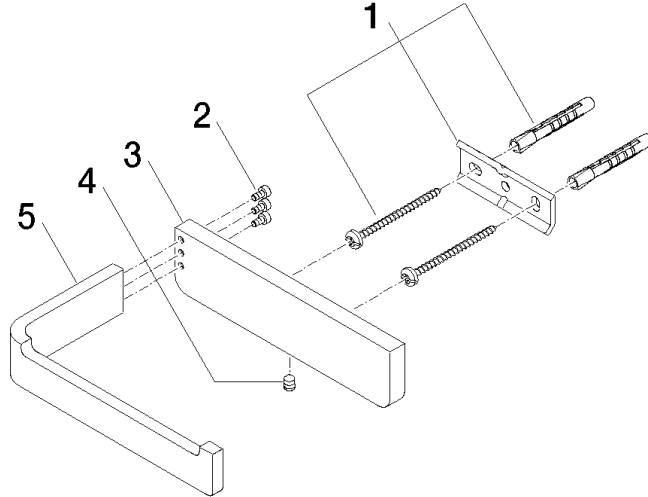

LULU Tissue holder without cover - Brushed Platinum

LULU

83 500 710

- width 140mm
- height 35 mm
- 87mm projection

	Brushed Platinum	83 500 710-06
	Chrome	83 500 710-00

83 500 710

mm [inches]

83 500 710

## LULU Tissue holder without cover - Brushed Platinum

LULU

83 500 710

### Spare parts list

No.	Item Number	Name	Quantity used	Delivery time
	05 17 20 718 00 90	fixing set	5	2