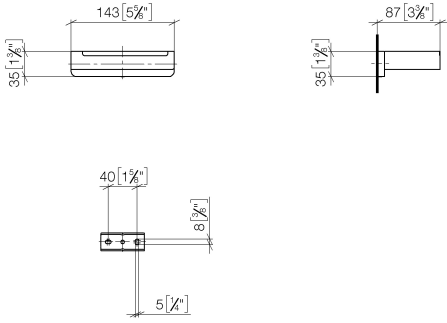

LULU Tissue holder without cover - Brushed Platinum

LULU

83 500 710

- width 140mm
- height 35 mm
- 87mm projection

	Brushed Platinum	83 500 710-06
	Chrome	83 500 710-00

83 500 710

mm [inches]

83 500 710

## LULU Tissue holder without cover - Brushed Platinum

LULU

83 500 710

### Spare parts list

No.	Item Number	Name	Quantity used	Delivery time
	05 17 20 718 00 90	fixing set	5	2