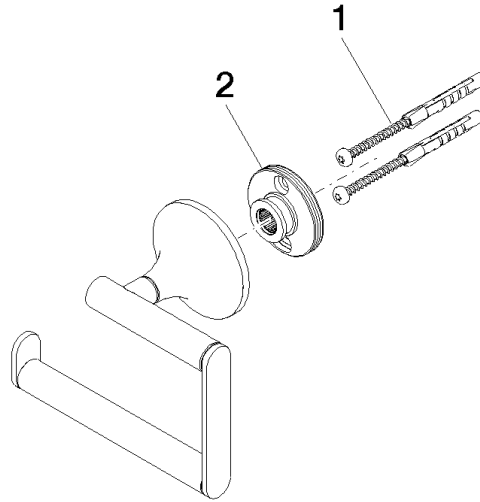

83 500 809

- width 130mm
- height 108 mm
- rosette Ø 60 mm
- 63mm projection

	Chrome	83 500 809-00
	Brushed Platinum	83 500 809-06
	Platinum	83 500 809-08
	Dark Chrome	83 500 809-19
	Brushed Durabronze (23kt Gold)	83 500 809-28
	Brushed Bronze	83 500 809-42
	Brushed Champagne (22kt Gold)	83 500 809-46
	Champagne (22kt Gold)	83 500 809-47
	Brushed Dark Platinum	83 500 809-99

83 500 809

mm [inches]

83 500 809

Parts for other finishes can be found here: Brushed Platinum

Spare parts list

No.	Item Number	Name	Quantity used	Delivery time
1	05 30 31 025 00 90	fixing set	1	2
2	90 17 20 759 00 90	disc	1	2