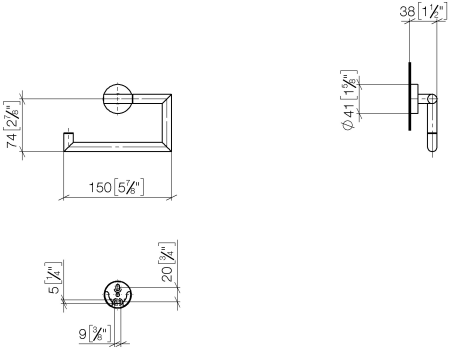

Tissue holder without cover - Dark Chrome

LISSÉ

83 500 979

- width 150mm
- height 95 mm
- rosette Ø 40 mm
- 40mm projection

Fits: LISSÉ, META

	Dark Chrome	83 500 979-19
	Chrome	83 500 979-00
	Brushed Platinum	83 500 979-06
	Light Gold	83 500 979-26
	Brushed Light Gold	83 500 979-27
	Matte Black	83 500 979-33
	Brushed Bronze	83 500 979-42
	Brushed Champagne (22kt Gold)	83 500 979-46
	Champagne (22kt Gold)	83 500 979-47
	Brushed Chrome	83 500 979-93
	Brushed Dark Platinum	83 500 979-99

83 500 979

mm [inches]

83 500 979

Parts for other
finishes can be found
here: [Chrome](#)

Tissue holder without cover - Dark Chrome

LISSE

83 500 979

Spare parts list