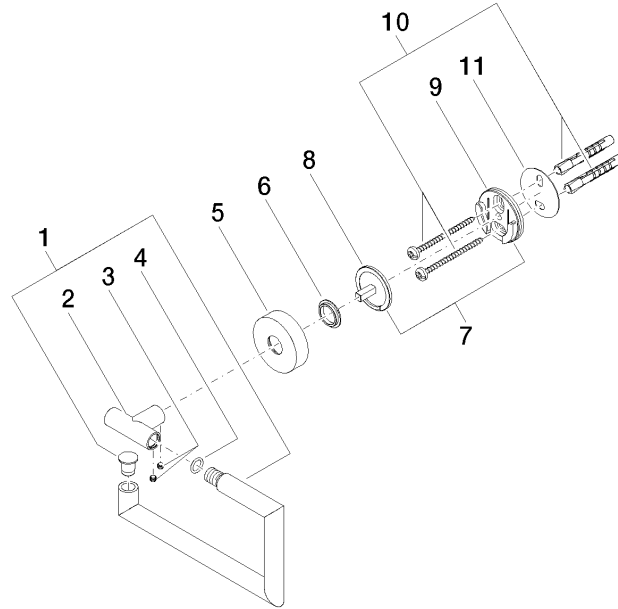

Tissue holder without cover - Dark Chrome

LISSÉ

83 500 979

- width 150mm
- height 95 mm
- rosette Ø 40 mm
- 40mm projection

Fits: LISSÉ, META

	Dark Chrome	83 500 979-19
	Chrome	83 500 979-00
	Brushed Platinum	83 500 979-06
	Light Gold	83 500 979-26
	Brushed Light Gold	83 500 979-27
	Matte Black	83 500 979-33
	Brushed Bronze	83 500 979-42
	Brushed Champagne (22kt Gold)	83 500 979-46
	Champagne (22kt Gold)	83 500 979-47
	Brushed Chrome	83 500 979-93
	Brushed Dark Platinum	83 500 979-99

83 500 979

mm [inches]

83 500 979

Parts for other
finishes can be found
here: [Chrome](#)

Tissue holder without cover - Dark Chrome

LISSE

83 500 979

Spare parts list