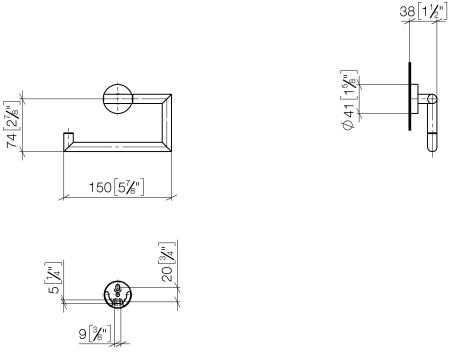

Tissue holder without cover - Brushed Light Gold

LISSÉ

83 500 979

- width 150mm
- height 95 mm
- rosette Ø 40 mm
- 40mm projection

Fits: LISSÉ, META

	Brushed Light Gold	83 500 979-27
	Chrome	83 500 979-00
	Brushed Platinum	83 500 979-06
	Dark Chrome	83 500 979-19
	Light Gold	83 500 979-26
	Matte Black	83 500 979-33
	Brushed Bronze	83 500 979-42
	Brushed Champagne (22kt Gold)	83 500 979-46
	Champagne (22kt Gold)	83 500 979-47
	Brushed Chrome	83 500 979-93
	Brushed Dark Platinum	83 500 979-99

83 500 979

mm [inches]

83 500 979

**Product version from 7/1/2023**

Parts for other finishes can be found here: [Chrome](#)

Tissue holder without cover - Brushed Light Gold

LISSÉ

83 500 979

**Spare parts list**

**Product version from 7/1/2023**

No.	Item Number	Name	Quantity used	Delivery time
	90 28 22 626 00-27	holder	12	30