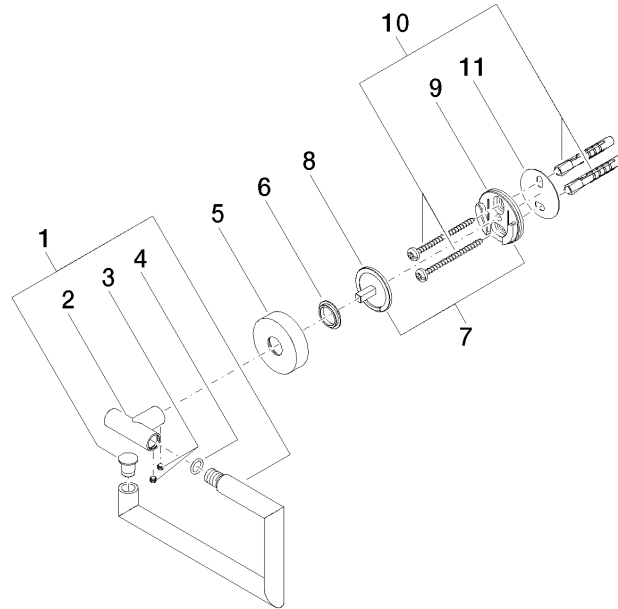

Tissue holder without cover - Brushed Light Gold

LISSÉ

83 500 979

- width 150mm
- height 95 mm
- rosette Ø 40 mm
- 40mm projection

Fits: LISSÉ, META

	Brushed Light Gold	83 500 979-27
	Chrome	83 500 979-00
	Brushed Platinum	83 500 979-06
	Dark Chrome	83 500 979-19
	Light Gold	83 500 979-26
	Matte Black	83 500 979-33
	Brushed Bronze	83 500 979-42
	Brushed Champagne (22kt Gold)	83 500 979-46
	Champagne (22kt Gold)	83 500 979-47
	Brushed Chrome	83 500 979-93
	Brushed Dark Platinum	83 500 979-99

83 500 979

mm [inches]

83 500 979

**Product version from 7/1/2023**

Parts for other finishes can be found here: [Chrome](#)

Tissue holder without cover - Brushed Light Gold

LISSÉ

83 500 979

**Spare parts list**

**Product version from 7/1/2023**

No.	Item Number	Name	Quantity used	Delivery time
	90 28 22 626 00-27	holder	12	30