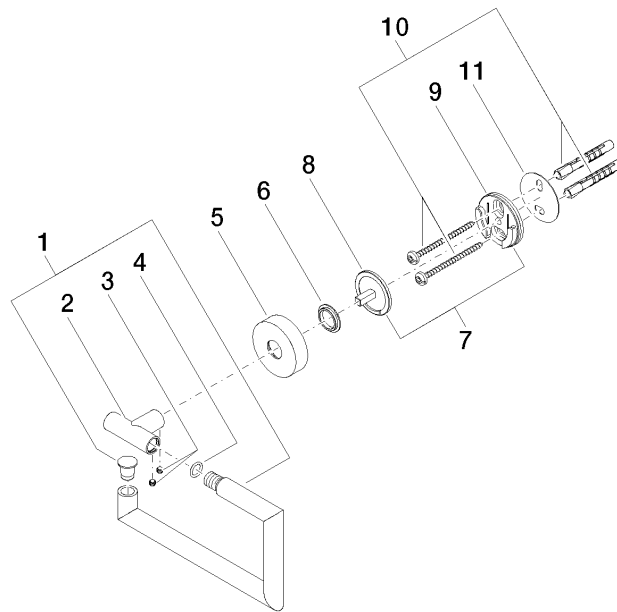

83 500 979

- width 150mm
- height 95 mm
- rosette Ø 40 mm
- 40mm projection

Fits: LISSÉ, META

	Champagne (22kt Gold)	83 500 979-47
	Chrome	83 500 979-00
	Brushed Platinum	83 500 979-06
	Dark Chrome	83 500 979-19
	Light Gold	83 500 979-26
	Brushed Light Gold	83 500 979-27
	Matte Black	83 500 979-33
	Brushed Bronze	83 500 979-42
	Brushed Champagne (22kt Gold)	83 500 979-46
	Brushed Chrome	83 500 979-93
	Brushed Dark Platinum	83 500 979-99

83 500 979

mm [inches]

83 500 979

Parts for other finishes can be found here: [Chrome](#)

Spare parts list

No.	Item Number	Name	Quantity used	Delivery time
1	90 28 22 626 00-47	holder	1	30
2	05 17 97 561 01-47	holder	1	60
3	90 31 11 038 00 90	pin	2	2
4	90 14 10 060 00 90	seal	1	2
5	08 27 97 500-47	rosette	1	30
6	08 30 11 516 90	ring	1	2
7	05 17 97 501 01 90	fixing set	1	2
8	08 17 97 559 90	holder	1	2
9	08 17 97 501 07	holder	1	2
10	05 30 31 025 00 90	fixing set	1	2
11	05 30 11 519 00 90	disc	1	2