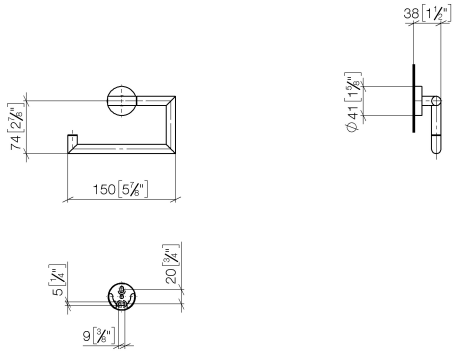

83 500 979

- width 150mm
- height 95 mm
- rosette Ø 40 mm
- 40mm projection

Fits: LISSÉ, META

	Champagne (22kt Gold)	83 500 979-47
	Chrome	83 500 979-00
	Brushed Platinum	83 500 979-06
	Dark Chrome	83 500 979-19
	Light Gold	83 500 979-26
	Brushed Light Gold	83 500 979-27
	Matte Black	83 500 979-33
	Brushed Bronze	83 500 979-42
	Brushed Champagne (22kt Gold)	83 500 979-46
	Brushed Chrome	83 500 979-93
	Brushed Dark Platinum	83 500 979-99

83 500 979

mm [inches]

83 500 979

Parts for other finishes can be found here: [Chrome](#)

Spare parts list

No.	Item Number	Name	Quantity used	Delivery time
1	90 28 22 626 00-47	holder	1	30
2	05 17 97 561 01-47	holder	1	60
3	90 31 11 038 00 90	pin	2	2
4	90 14 10 060 00 90	seal	1	2
5	08 27 97 500-47	rosette	1	30
6	08 30 11 516 90	ring	1	2
7	05 17 97 501 01 90	fixing set	1	2
8	08 17 97 559 90	holder	1	2
9	08 17 97 501 07	holder	1	2
10	05 30 31 025 00 90	fixing set	1	2
11	05 30 11 519 00 90	disc	1	2