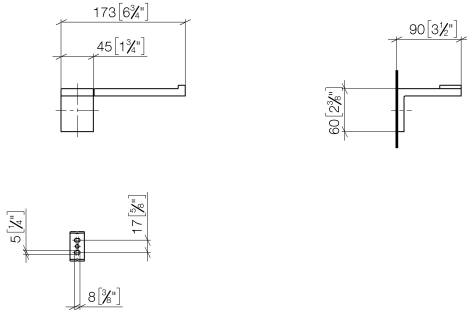

SYMETRICS Tissue holder without cover - Matte Black

IMO

83 500 980

- width 175mm
- height 60 mm
- 90mm projection

	Matte Black	83 500 980-33
	Chrome	83 500 980-00
	Brushed Platinum	83 500 980-06
	Platinum	83 500 980-08
	Brushed Durabronze (23kt Gold)	83 500 980-28
	Brushed Dark Platinum	83 500 980-99

83 500 980

mm [inches]

83 500 980

Parts for other
finishes can be found
here: [Chrome](#)

SYMETRICS Tissue holder without cover - Matte Black

IMO

83 500 980

Spare parts list

No.	Item Number	Name	Quantity used	Delivery time
	05 17 20 736 00 90	fixing set	8	2