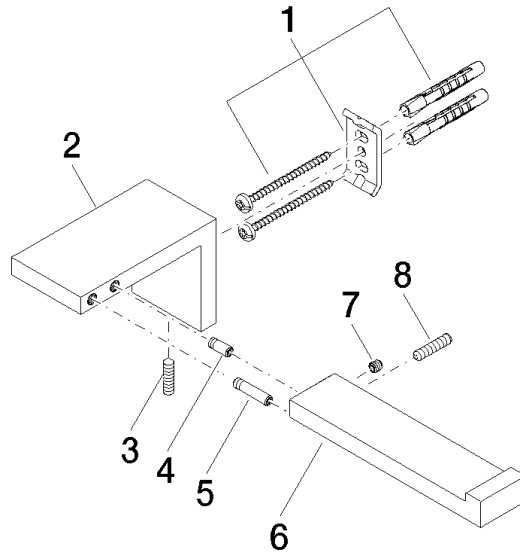

SYMETRICS Tissue holder without cover - Matte Black

IMO

83 500 980

- width 175mm
- height 60 mm
- 90mm projection

	Matte Black	83 500 980-33
	Chrome	83 500 980-00
	Brushed Platinum	83 500 980-06
	Platinum	83 500 980-08
	Brushed Durabronze (23kt Gold)	83 500 980-28
	Brushed Dark Platinum	83 500 980-99

83 500 980

mm [inches]

83 500 980

Parts for other
finishes can be found
here: [Chrome](#)

SYMETRICS Tissue holder without cover - Matte Black

IMO

83 500 980

Spare parts list

No.	Item Number	Name	Quantity used	Delivery time
	05 17 20 736 00 90	fixing set	8	2