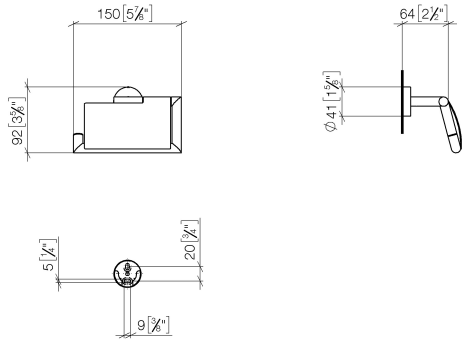

83 510 979

- width 150mm
- height 95 mm
- rosette Ø 40 mm
- 40mm projection

Fits: LISSÉ, META

	Chrome	83 510 979-00
	Brushed Platinum	83 510 979-06
	Dark Chrome	83 510 979-19
	Light Gold	83 510 979-26
	Brushed Light Gold	83 510 979-27
	Matte Black	83 510 979-33
	Brushed Bronze	83 510 979-42
	Brushed Champagne (22kt Gold)	83 510 979-46
	Champagne (22kt Gold)	83 510 979-47
	Brushed Chrome	83 510 979-93
	Brushed Dark Platinum	83 510 979-99

83 510 979

mm [inches]

83 510 979

Parts for other finishes can be found here: Brushed Platinum

Spare parts list

No.	Item Number	Name	Quantity used	Delivery time
1	05 30 31 025 00 90	fixing set	1	2
2	05 30 11 519 00 90	disc	1	2
3	05 17 97 501 01 90	fixing set	1	2
4	08 17 97 501 07	holder	1	2
5	08 17 97 559 90	holder	1	2
6	08 30 11 516 90	ring	1	2
7	08 27 97 500-00	rosette	1	10
8	90 31 11 038 00 90	pin	4	2
9	05 17 97 562 01-00	holder	1	10
10	08 11 02 514-00	lid	1	10
11	90 28 22 628 00-00	holder	1	10