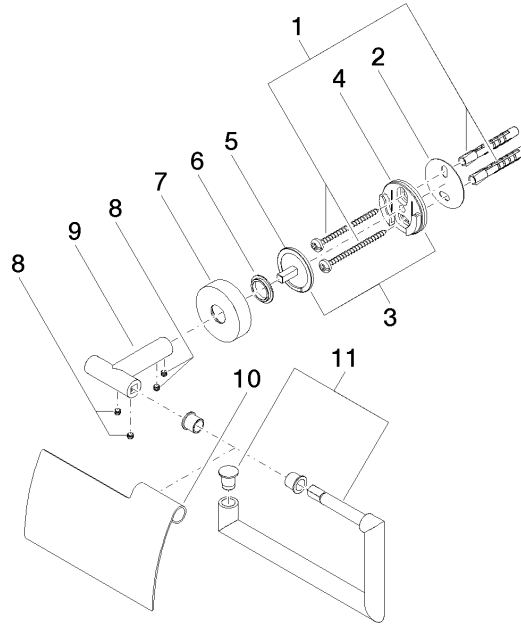

Tissue holder with cover - Dark Chrome

LISSÉ

83 510 979

- width 150mm
- height 95 mm
- rosette Ø 40 mm
- 40mm projection

Fits: LISSÉ, META

| | | |
|--|-------------------------------|---------------|
|  | Dark Chrome | 83 510 979-19 |
|  | Chrome | 83 510 979-00 |
|  | Brushed Platinum | 83 510 979-06 |
|  | Light Gold | 83 510 979-26 |
|  | Brushed Light Gold | 83 510 979-27 |
|  | Matte Black | 83 510 979-33 |
|  | Brushed Bronze | 83 510 979-42 |
|  | Brushed Champagne (22kt Gold) | 83 510 979-46 |
|  | Champagne (22kt Gold) | 83 510 979-47 |
|  | Brushed Chrome | 83 510 979-93 |
|  | Brushed Dark Platinum | 83 510 979-99 |

83 510 979

mm [inches]

83 510 979

Parts for other
finishes can be found
here: [Chrome](#)

Tissue holder with cover - Dark Chrome

LISSE

83 510 979

Spare parts list