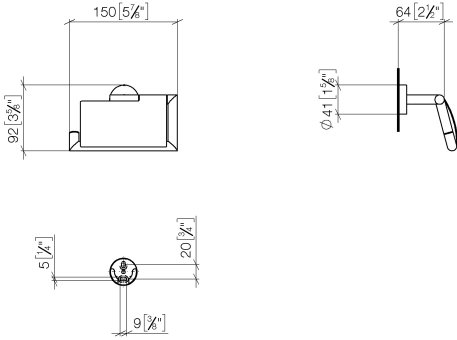

Tissue holder with cover - Dark Chrome

LISSÉ

83 510 979

- width 150mm
- height 95 mm
- rosette Ø 40 mm
- 40mm projection

Fits: LISSÉ, META

| | | |
|--|-------------------------------|---------------|
|  | Dark Chrome | 83 510 979-19 |
|  | Chrome | 83 510 979-00 |
|  | Brushed Platinum | 83 510 979-06 |
|  | Light Gold | 83 510 979-26 |
|  | Brushed Light Gold | 83 510 979-27 |
|  | Matte Black | 83 510 979-33 |
|  | Brushed Bronze | 83 510 979-42 |
|  | Brushed Champagne (22kt Gold) | 83 510 979-46 |
|  | Champagne (22kt Gold) | 83 510 979-47 |
|  | Brushed Chrome | 83 510 979-93 |
|  | Brushed Dark Platinum | 83 510 979-99 |

83 510 979

mm [inches]

83 510 979

Parts for other
finishes can be found
here: [Chrome](#)

Tissue holder with cover - Dark Chrome

LISSE

83 510 979

Spare parts list