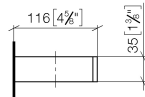

Reserve tissue holder - Chrome

MEM

83 590 780

- width 132mm
- height 35 mm
- 116mm projection

Fits: MEM, CYO

	Chrome	83 590 780-00
	Brushed Platinum	83 590 780-06
	Platinum	83 590 780-08
	Dark Chrome	83 590 780-19
	Brushed Durabronze (23kt Gold)	83 590 780-28
	Brushed Champagne (22kt Gold)	83 590 780-46
	Champagne (22kt Gold)	83 590 780-47
	Brushed Dark Platinum	83 590 780-99

83 590 780

mm [inches]

83 590 780

Parts for other finishes can be found here: Brushed Platinum

Spare parts list

No.	Item Number	Name	Quantity used	Delivery time
1	05 17 20 718 00 90	fixing set	1	2
2	90 31 11 112 00 90	pin	1	2