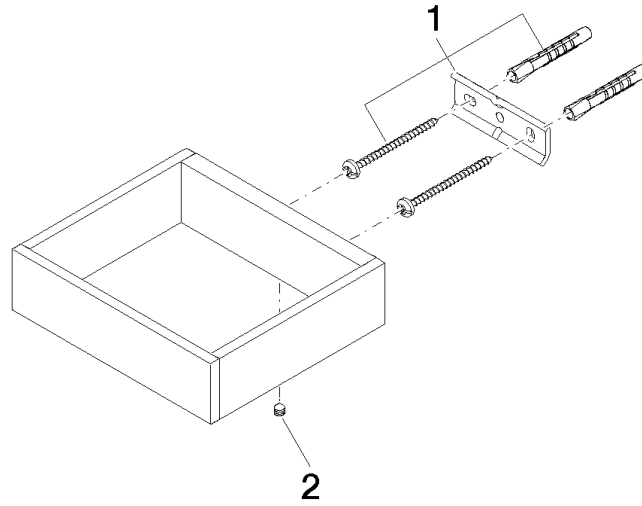

## Reserve tissue holder - Dark Chrome

MEM

83 590 780

- width 132mm
- height 35 mm
- 116mm projection

Fits: MEM, CYO

	Dark Chrome	83 590 780-19
	Chrome	83 590 780-00
	Brushed Platinum	83 590 780-06
	Platinum	83 590 780-08
	Brushed Durabronze (23kt Gold)	83 590 780-28
	Brushed Champagne (22kt Gold)	83 590 780-46
	Champagne (22kt Gold)	83 590 780-47
	Brushed Dark Platinum	83 590 780-99

83 590 780

mm [inches]

83 590 780

Parts for other  
finishes can be found  
here: [Chrome](#)

## Reserve tissue holder - Dark Chrome

---

MEM

83 590 780