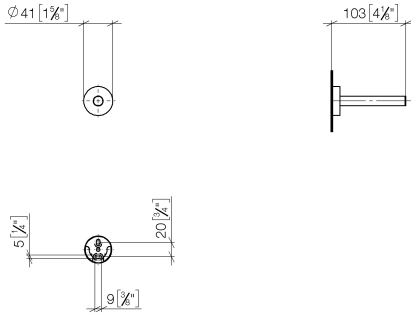

## Reserve tissue holder - Brushed Light Gold

83 590 979 Product version from 7/1/2023

- rosette Ø 40 mm
- 105mm projection

	Brushed Light Gold	83 590 979-27
	Chrome	83 590 979-00
	Brushed Platinum	83 590 979-06
	Dark Chrome	83 590 979-19
	Light Gold	83 590 979-26
	Matte Black	83 590 979-33
	Brushed Bronze	83 590 979-42
	Brushed Champagne (22kt Gold)	83 590 979-46
	Champagne (22kt Gold)	83 590 979-47
	Brushed Chrome	83 590 979-93
	Brushed Dark Platinum	83 590 979-99

## Reserve tissue holder - Brushed Light Gold

---

83 590 979 Product version from 7/1/2023

mm [inches]

### Spare parts list

No.	Item Number	Name	Quantity used	Delivery time
1	90 17 97 567 00-27	holder	1	30
2	08 27 97 500-27	rosette	1	60
3	08 30 11 516 90	ring	1	2
4	08 17 97 560 90	holder	1	2
5	05 30 31 025 00 90	fixing set	1	2
6	08 17 97 501 07	holder	3	2