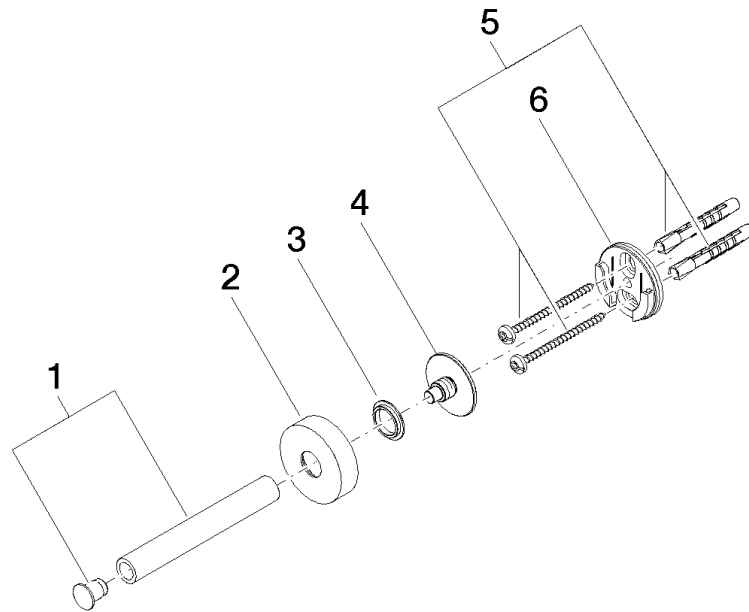

## Reserve tissue holder - Brushed Light Gold

83 590 979 Product version from 7/1/2023

- rosette Ø 40 mm
- 105mm projection

	Brushed Light Gold	83 590 979-27
	Chrome	83 590 979-00
	Brushed Platinum	83 590 979-06
	Dark Chrome	83 590 979-19
	Light Gold	83 590 979-26
	Matte Black	83 590 979-33
	Brushed Bronze	83 590 979-42
	Brushed Champagne (22kt Gold)	83 590 979-46
	Champagne (22kt Gold)	83 590 979-47
	Brushed Chrome	83 590 979-93
	Brushed Dark Platinum	83 590 979-99

## Reserve tissue holder - Brushed Light Gold

---

83 590 979 Product version from 7/1/2023

mm [inches]

### Spare parts list

No.	Item Number	Name	Quantity used	Delivery time
1	90 17 97 567 00-27	holder	1	30
2	08 27 97 500-27	rosette	1	60
3	08 30 11 516 90	ring	1	2
4	08 17 97 560 90	holder	1	2
5	05 30 31 025 00 90	fixing set	1	2
6	08 17 97 501 07	holder	3	2