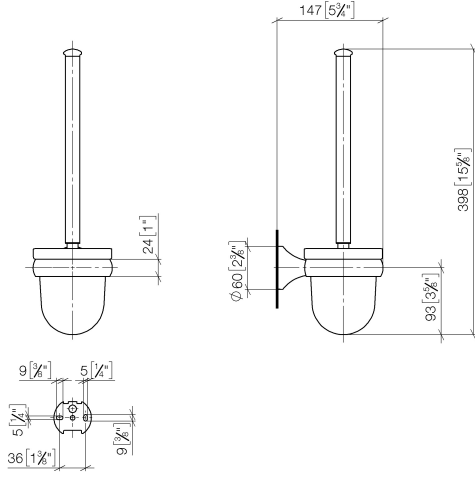

83 900 361

- crystal glass brush holder, matte
- brush head, white
- width 110mm
- height 400 mm
- 147mm projection

	Brushed Platinum	83 900 361-06
	Chrome	83 900 361-00
	Platinum	83 900 361-08
	Durabress (23kt Gold)	83 900 361-09
	Brushed Durabress (23kt Gold)	83 900 361-28
	Brushed Dark Platinum	83 900 361-99

83 900 361

mm [inches]

83 900 361

Product version from 7/3/2016

Parts for other
finishes can be found
here: [Chrome](#)

MADISON Toilet brush set wall model - Brushed Platinum

MADISON

83 900 361

Spare parts list

Product version from 7/3/2016

No.	Item Number	Name	Quantity used	Delivery time
	90 28 22 538 03-06	handle	5	10