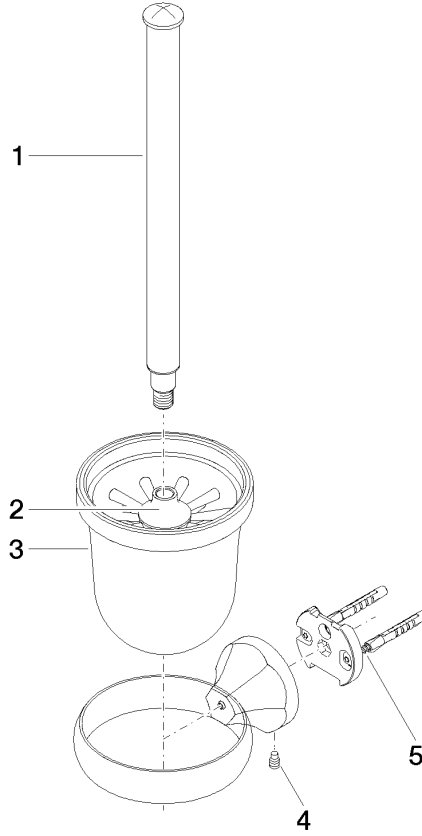

83 900 361

- crystal glass brush holder, matte
- brush head, white
- width 110mm
- height 400 mm
- 147mm projection

	Brushed Platinum	83 900 361-06
	Chrome	83 900 361-00
	Platinum	83 900 361-08
	Durabress (23kt Gold)	83 900 361-09
	Brushed Durabress (23kt Gold)	83 900 361-28
	Brushed Dark Platinum	83 900 361-99

83 900 361

mm [inches]

83 900 361

Product version from 7/3/2016

Parts for other
finishes can be found
here: [Chrome](#)

MADISON Toilet brush set wall model - Brushed Platinum

MADISON

83 900 361

Spare parts list

Product version from 7/3/2016

No.	Item Number	Name	Quantity used	Delivery time
	90 28 22 538 03-06	handle	5	10