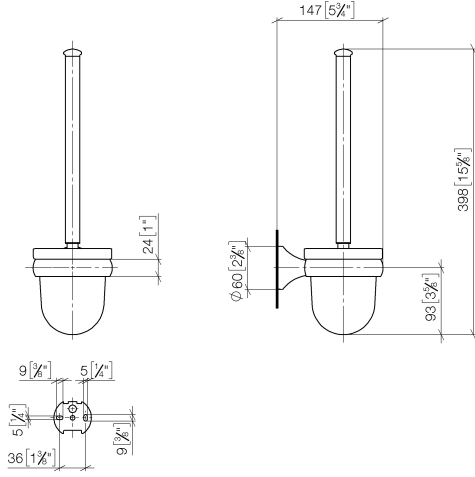

83 900 361

- crystal glass brush holder, matte
- brush head, white
- width 110mm
- height 400 mm
- 147mm projection

	Brushed Durabronss (23kt Gold)	83 900 361-28
	Chrome	83 900 361-00
	Brushed Platinum	83 900 361-06
	Platinum	83 900 361-08
	Durabronss (23kt Gold)	83 900 361-09
	Brushed Dark Platinum	83 900 361-99

83 900 361

mm [inches]

83 900 361

Product version from 7/3/2016

Parts for other finishes can be found here: [Chrome](#)

MADISON Toilet brush set wall model - Brushed Durabronz (23kt Gold)

MADISON

83 900 361

Spare parts list

Product version from 7/3/2016

No.	Item Number	Name	Quantity used	Delivery time
	90 28 22 538 03-28	handle	5	20