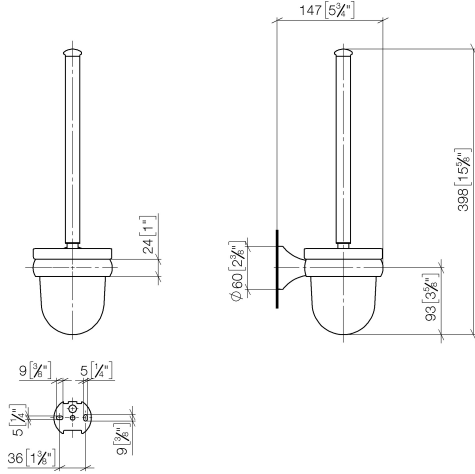

83 900 361

- crystal glass brush holder, matte
- brush head, white
- width 110mm
- height 400 mm
- 147mm projection

	Brushed Dark Platinum	83 900 361-99
	Chrome	83 900 361-00
	Brushed Platinum	83 900 361-06
	Platinum	83 900 361-08
	Durabass (23kt Gold)	83 900 361-09
	Brushed Durabass (23kt Gold)	83 900 361-28

83 900 361

mm [inches]

83 900 361

Product version from 7/3/2016

Parts for other
finishes can be found
here: [Chrome](#)

MADISON Toilet brush set wall model - Brushed Dark Platinum

MADISON

83 900 361

Spare parts list

Product version from 7/3/2016

No.	Item Number	Name	Quantity used	Delivery time
	90 28 22 538 03-99	handle	5	30