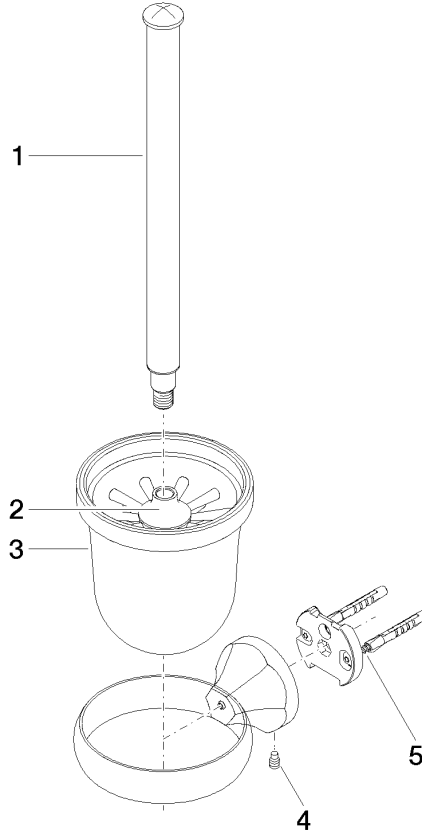

83 900 361

- crystal glass brush holder, matte
- brush head, white
- width 110mm
- height 400 mm
- 147mm projection

	Brushed Dark Platinum	83 900 361-99
	Chrome	83 900 361-00
	Brushed Platinum	83 900 361-06
	Platinum	83 900 361-08
	Durabass (23kt Gold)	83 900 361-09
	Brushed Durabass (23kt Gold)	83 900 361-28

83 900 361

mm [inches]

83 900 361

Product version from 7/3/2016

Parts for other
finishes can be found
here: [Chrome](#)

MADISON Toilet brush set wall model - Brushed Dark Platinum

MADISON

83 900 361

Spare parts list

Product version from 7/3/2016

No.	Item Number	Name	Quantity used	Delivery time
	90 28 22 538 03-99	handle	5	30