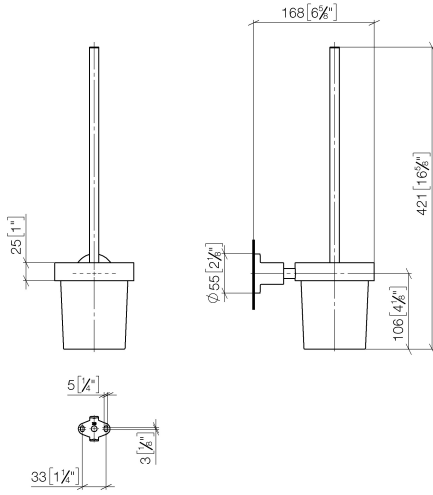

83 900 892

- crystal glass brush holder, matte
- brush, matte black
- width 110mm
- height 415 mm
- 180mm projection

	Brushed Platinum	83 900 892-06
	Chrome	83 900 892-00
	Platinum	83 900 892-08
	Dark Chrome	83 900 892-19
	Brushed Durabronze (23kt Gold)	83 900 892-28
	Matte Black	83 900 892-33
	Brushed Bronze	83 900 892-42
	Brushed Champagne (22kt Gold)	83 900 892-46
	Champagne (22kt Gold)	83 900 892-47
	Brushed Chrome	83 900 892-93
	Brushed Dark Platinum	83 900 892-99

83 900 892

mm [inches]

83 900 892

**Product version from 4/1/2024**

Parts for other finishes can be found here: Chrome

# TARA Toilet brush set wall model - Brushed Platinum

TARA

83 900 892

### Product version from 4/1/2024

No.	Item Number	Name	Quantity used	Delivery time
	90 20 97 507 00-06	handle	11	10