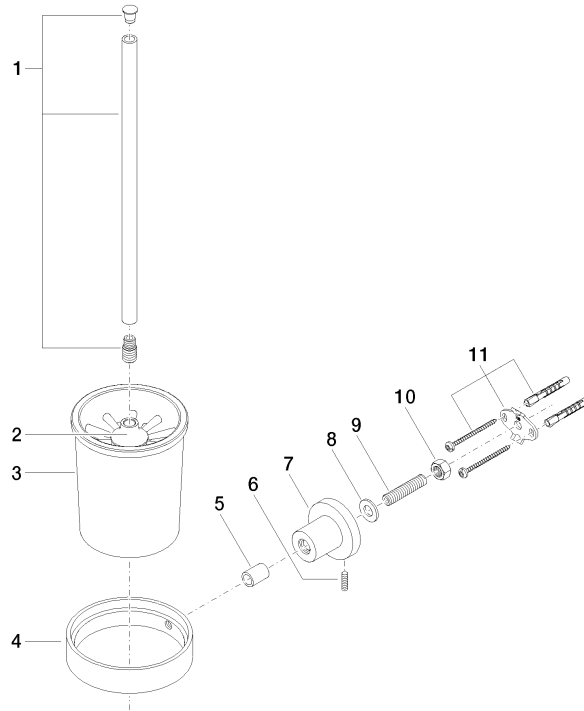

83 900 892

mm [inches]

83 900 892

**Product version from 4/1/2024**

Parts for other finishes can be found here: Chrome

# TARA Toilet brush set wall model - Brushed Platinum

TARA

83 900 892

## Spare parts list

### Product version from 4/1/2024

No.	Item Number	Name	Quantity used	Delivery time
	90 20 97 507 00-06	handle	11	10