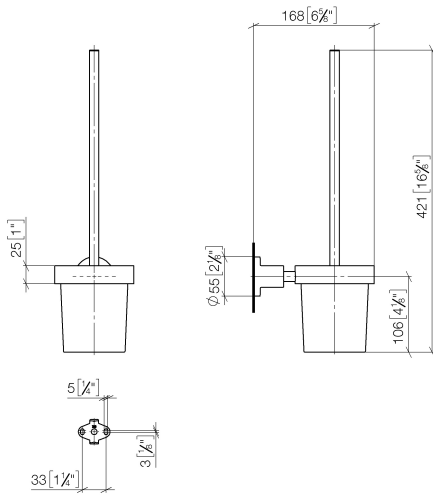

83 900 892

- crystal glass brush holder, matte
- brush, matte black
- width 110mm
- height 415 mm
- 180mm projection

	Dark Chrome	83 900 892-19
	Chrome	83 900 892-00
	Brushed Platinum	83 900 892-06
	Platinum	83 900 892-08
	Brushed Durabronze (23kt Gold)	83 900 892-28
	Matte Black	83 900 892-33
	Brushed Bronze	83 900 892-42
	Brushed Champagne (22kt Gold)	83 900 892-46
	Champagne (22kt Gold)	83 900 892-47
	Brushed Chrome	83 900 892-93
	Brushed Dark Platinum	83 900 892-99

83 900 892

mm [inches]

83 900 892

Parts for other finishes can be found here: [Chrome](#)

83 900 892

Spare parts list