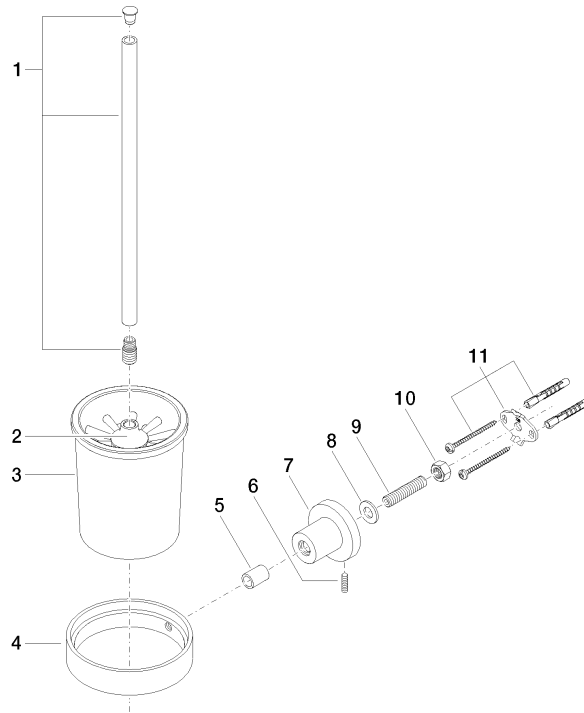

83 900 892

- crystal glass brush holder, matte
- brush, matte black
- width 110mm
- height 415 mm
- 180mm projection

	Dark Chrome	83 900 892-19
	Chrome	83 900 892-00
	Brushed Platinum	83 900 892-06
	Platinum	83 900 892-08
	Brushed Durabronze (23kt Gold)	83 900 892-28
	Matte Black	83 900 892-33
	Brushed Bronze	83 900 892-42
	Brushed Champagne (22kt Gold)	83 900 892-46
	Champagne (22kt Gold)	83 900 892-47
	Brushed Chrome	83 900 892-93
	Brushed Dark Platinum	83 900 892-99

83 900 892

mm [inches]

83 900 892

Parts for other finishes can be found here: [Chrome](#)

83 900 892

Spare parts list