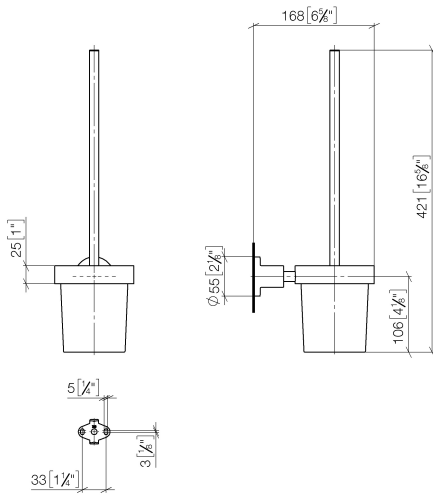

83 900 892

- crystal glass brush holder, matte
- brush, matte black
- width 110mm
- height 415 mm
- 180mm projection

	Brushed Durabronz (23kt Gold)	83 900 892-28
	Chrome	83 900 892-00
	Brushed Platinum	83 900 892-06
	Platinum	83 900 892-08
	Dark Chrome	83 900 892-19
	Matte Black	83 900 892-33
	Brushed Bronze	83 900 892-42
	Brushed Champagne (22kt Gold)	83 900 892-46
	Champagne (22kt Gold)	83 900 892-47
	Brushed Chrome	83 900 892-93
	Brushed Dark Platinum	83 900 892-99

83 900 892

mm [inches]

83 900 892

Product version from 4/1/2024

Parts for other finishes can be found here: [Chrome](#)

TARA Toilet brush set wall model - Brushed Durabronz (23kt Gold)

TARA

83 900 892

Spare parts list

Product version from 4/1/2024

No.	Item Number	Name	Quantity used	Delivery time
	90 20 97 507 00-28	handle	11	20