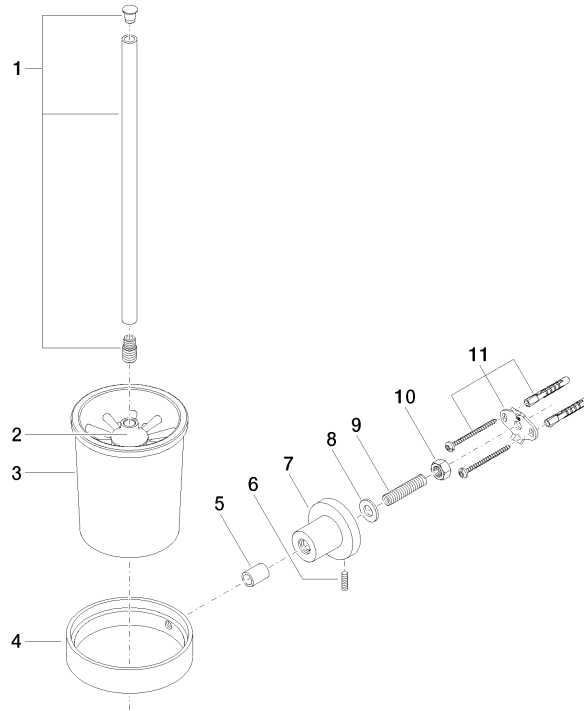

83 900 892

- crystal glass brush holder, matte
- brush, matte black
- width 110mm
- height 415 mm
- 180mm projection

	Brushed Durabronz (23kt Gold)	83 900 892-28
	Chrome	83 900 892-00
	Brushed Platinum	83 900 892-06
	Platinum	83 900 892-08
	Dark Chrome	83 900 892-19
	Matte Black	83 900 892-33
	Brushed Bronze	83 900 892-42
	Brushed Champagne (22kt Gold)	83 900 892-46
	Champagne (22kt Gold)	83 900 892-47
	Brushed Chrome	83 900 892-93
	Brushed Dark Platinum	83 900 892-99

83 900 892

mm [inches]

83 900 892

Product version from 4/1/2024

Parts for other finishes can be found here: [Chrome](#)

TARA Toilet brush set wall model - Brushed Durabronz (23kt Gold)

TARA

83 900 892

Spare parts list

Product version from 4/1/2024

No.	Item Number	Name	Quantity used	Delivery time
	90 20 97 507 00-28	handle	11	20