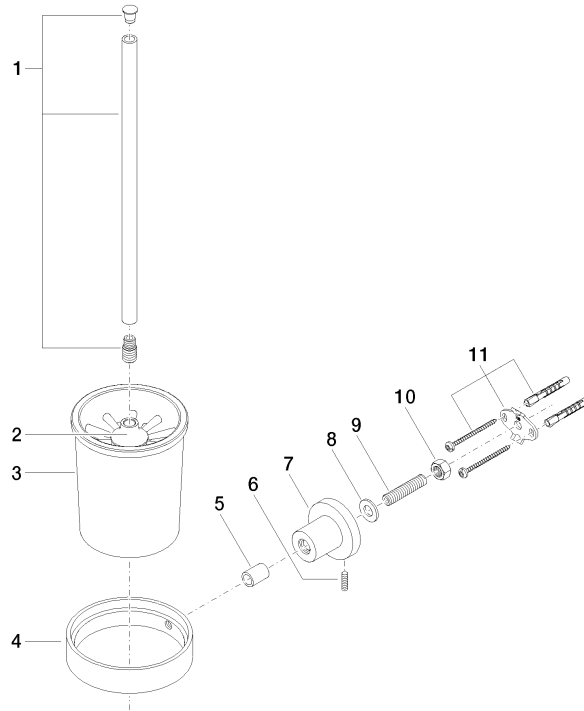

83 900 892

- crystal glass brush holder, matte
- brush, matte black
- width 110mm
- height 415 mm
- 180mm projection

	Champagne (22kt Gold)	83 900 892-47
	Chrome	83 900 892-00
	Brushed Platinum	83 900 892-06
	Platinum	83 900 892-08
	Dark Chrome	83 900 892-19
	Brushed Durabronze (23kt Gold)	83 900 892-28
	Matte Black	83 900 892-33
	Brushed Bronze	83 900 892-42
	Brushed Champagne (22kt Gold)	83 900 892-46
	Brushed Chrome	83 900 892-93
	Brushed Dark Platinum	83 900 892-99

83 900 892

mm [inches]

83 900 892

Product version from 4/1/2024

Parts for other finishes can be found here: Chrome

TARA Toilet brush set wall model - Champagne (22kt Gold)

TARA

83 900 892

Spare parts list

Product version from 4/1/2024

No.	Item Number	Name	Quantity used	Delivery time
	90 20 97 507 00-47	handle	11	60