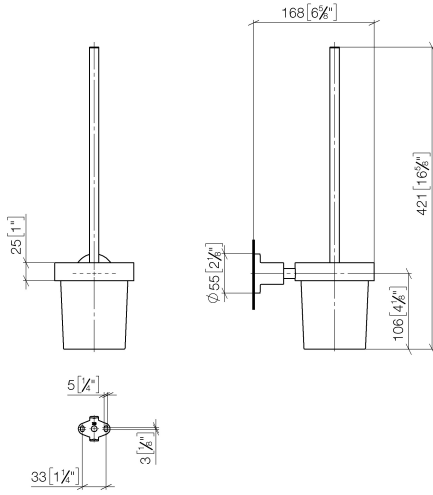

83 900 892

- crystal glass brush holder, matte
- brush, matte black
- width 110mm
- height 415 mm
- 180mm projection

	Champagne (22kt Gold)	83 900 892-47
	Chrome	83 900 892-00
	Brushed Platinum	83 900 892-06
	Platinum	83 900 892-08
	Dark Chrome	83 900 892-19
	Brushed Durabronze (23kt Gold)	83 900 892-28
	Matte Black	83 900 892-33
	Brushed Bronze	83 900 892-42
	Brushed Champagne (22kt Gold)	83 900 892-46
	Brushed Chrome	83 900 892-93
	Brushed Dark Platinum	83 900 892-99

83 900 892

mm [inches]

83 900 892

Product version from 4/1/2024

Parts for other finishes can be found here: Chrome

TARA Toilet brush set wall model - Champagne (22kt Gold)

TARA

83 900 892

Spare parts list

Product version from 4/1/2024

No.	Item Number	Name	Quantity used	Delivery time
	90 20 97 507 00-47	handle	11	60