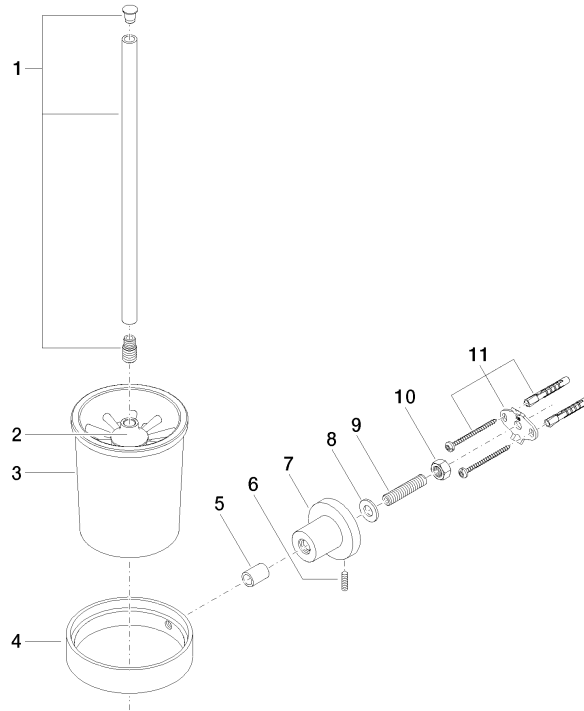

83 900 892

- crystal glass brush holder, matte
- brush, matte black
- width 110mm
- height 415 mm
- 180mm projection

	Brushed Dark Platinum	83 900 892-99
	Chrome	83 900 892-00
	Brushed Platinum	83 900 892-06
	Platinum	83 900 892-08
	Dark Chrome	83 900 892-19
	Brushed Durabross (23kt Gold)	83 900 892-28
	Matte Black	83 900 892-33
	Brushed Bronze	83 900 892-42
	Brushed Champagne (22kt Gold)	83 900 892-46
	Champagne (22kt Gold)	83 900 892-47
	Brushed Chrome	83 900 892-93

83 900 892

mm [inches]

83 900 892

Product version from 4/1/2024

Parts for other finishes can be found here: [Chrome](#)

83 900 892

Spare parts list

Product version from 4/1/2024

No.	Item Number	Name	Quantity used	Delivery time
	90 20 97 507 00-99	handle	11	30