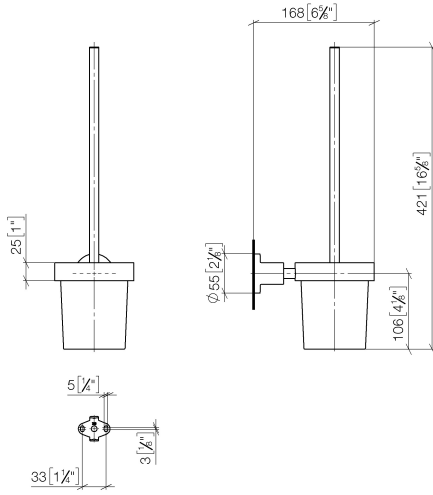

83 900 892

- crystal glass brush holder, matte
- brush, matte black
- width 110mm
- height 415 mm
- 180mm projection

	Brushed Dark Platinum	83 900 892-99
	Chrome	83 900 892-00
	Brushed Platinum	83 900 892-06
	Platinum	83 900 892-08
	Dark Chrome	83 900 892-19
	Brushed Durabross (23kt Gold)	83 900 892-28
	Matte Black	83 900 892-33
	Brushed Bronze	83 900 892-42
	Brushed Champagne (22kt Gold)	83 900 892-46
	Champagne (22kt Gold)	83 900 892-47
	Brushed Chrome	83 900 892-93

83 900 892

mm [inches]

83 900 892

Product version from 4/1/2024

Parts for other finishes can be found here: [Chrome](#)

83 900 892

Spare parts list

Product version from 4/1/2024

No.	Item Number	Name	Quantity used	Delivery time
	90 20 97 507 00-99	handle	11	30