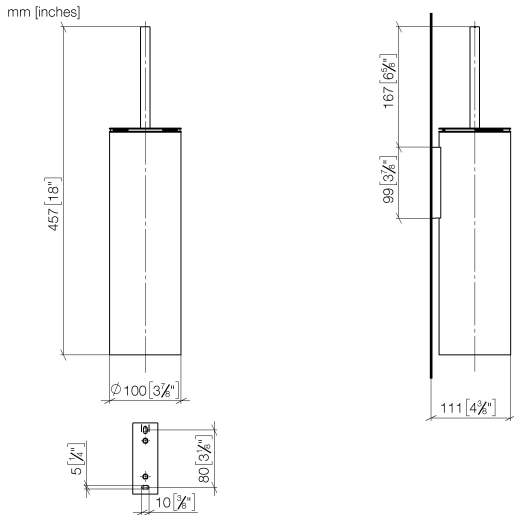

83 910 979

- brush, matte black
- width 100mm
- height 456 mm
- 110mm projection

Fits: MADISON, MEM, TARA, CL.1, LISSÉ,
VAIA, META, CYO

	Platinum	83 910 979-08
	Chrome	83 910 979-00
	Brushed Platinum	83 910 979-06
	Dark Chrome	83 910 979-19
	Light Gold	83 910 979-26
	Brushed Light Gold	83 910 979-27
	Brushed Durabronze (23kt Gold)	83 910 979-28
	Matte Black	83 910 979-33
	Brushed Bronze	83 910 979-42
	Brushed Champagne (22kt Gold)	83 910 979-46
	Brushed Chrome	83 910 979-93
	Brushed Dark Platinum	83 910 979-99

83 910 979

83 910 979

Product version from 10/1/2023

Parts for other
finishes can be found
here: [Chrome](#)

Toilet brush set wall model - Platinum

MADISON

83 910 979

Spare parts list

Product version from 10/1/2023

No.	Item Number	Name	Quantity used	Delivery time
	90 20 97 505 01-08	handle	8	40