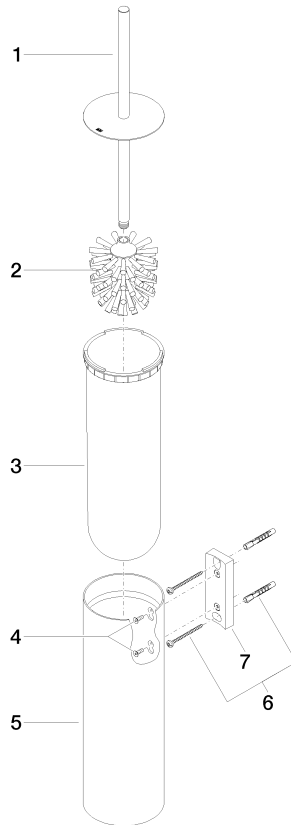

Toilet brush set wall model - Dark Chrome

MADISON

83 910 979

- brush, matte black
- width 100mm
- height 456 mm
- 110mm projection

Fits: MADISON, MEM, TARA, CL.1, LISSÉ,
VAIA, META, CYO

	Dark Chrome	83 910 979-19
	Chrome	83 910 979-00
	Brushed Platinum	83 910 979-06
	Platinum	83 910 979-08
	Light Gold	83 910 979-26
	Brushed Light Gold	83 910 979-27
	Brushed Durabronze (23kt Gold)	83 910 979-28
	Matte Black	83 910 979-33
	Brushed Bronze	83 910 979-42
	Brushed Champagne (22kt Gold)	83 910 979-46
	Brushed Chrome	83 910 979-93
	Brushed Dark Platinum	83 910 979-99

83 910 979

83 910 979

Parts for other
finishes can be found
here: [Chrome](#)

Toilet brush set wall model - Dark Chrome

MADISON

83 910 979

Spare parts list