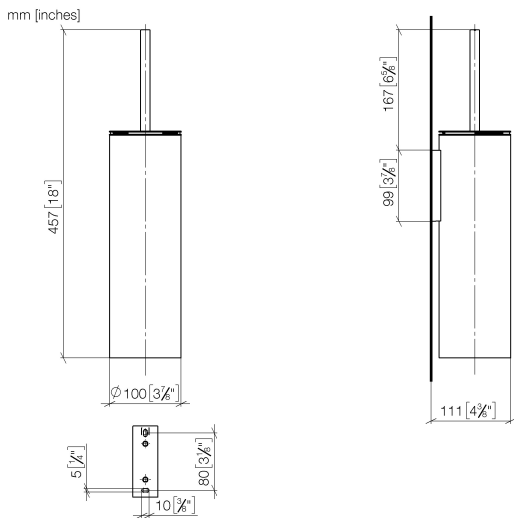

Toilet brush set wall model - Dark Chrome

MADISON

83 910 979

- brush, matte black
- width 100mm
- height 456 mm
- 110mm projection

Fits: MADISON, MEM, TARA, CL.1, LISSÉ,
VAIA, META, CYO

	Dark Chrome	83 910 979-19
	Chrome	83 910 979-00
	Brushed Platinum	83 910 979-06
	Platinum	83 910 979-08
	Light Gold	83 910 979-26
	Brushed Light Gold	83 910 979-27
	Brushed Durabronze (23kt Gold)	83 910 979-28
	Matte Black	83 910 979-33
	Brushed Bronze	83 910 979-42
	Brushed Champagne (22kt Gold)	83 910 979-46
	Brushed Chrome	83 910 979-93
	Brushed Dark Platinum	83 910 979-99

83 910 979

83 910 979

Parts for other
finishes can be found
here: [Chrome](#)

Toilet brush set wall model - Dark Chrome

MADISON

83 910 979

Spare parts list