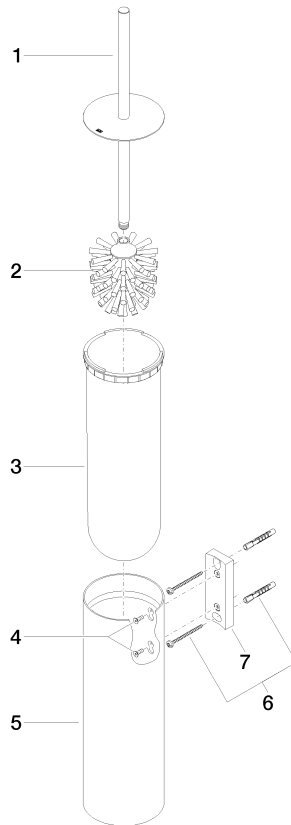

Toilet brush set wall model - Light Gold

MADISON

83 910 979

- brush, matte black
- width 100mm
- height 456 mm
- 110mm projection

Fits: MADISON, MEM, TARA, CL.1, LISSÉ,
VAIA, META, CYO

	Light Gold	83 910 979-26
	Chrome	83 910 979-00
	Brushed Platinum	83 910 979-06
	Platinum	83 910 979-08
	Dark Chrome	83 910 979-19
	Brushed Light Gold	83 910 979-27
	Brushed Durabronze (23kt Gold)	83 910 979-28
	Matte Black	83 910 979-33
	Brushed Bronze	83 910 979-42
	Brushed Champagne (22kt Gold)	83 910 979-46
	Brushed Chrome	83 910 979-93
	Brushed Dark Platinum	83 910 979-99

83 910 979

83 910 979

Product version from 10/1/2023

Parts for other
finishes can be found
here: [Chrome](#)

Toilet brush set wall model - Light Gold

MADISON

83 910 979

Spare parts list

Product version from 10/1/2023

No.	Item Number	Name	Quantity used	Delivery time
	90 20 97 505 01-26	handle	8	30