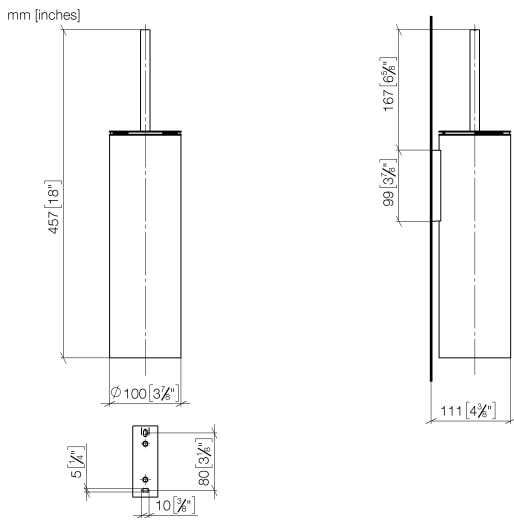

Toilet brush set wall model - Light Gold

MADISON

83 910 979

- brush, matte black
- width 100mm
- height 456 mm
- 110mm projection

Fits: MADISON, MEM, TARA, CL.1, LISSÉ,
VAIA, META, CYO

	Light Gold	83 910 979-26
	Chrome	83 910 979-00
	Brushed Platinum	83 910 979-06
	Platinum	83 910 979-08
	Dark Chrome	83 910 979-19
	Brushed Light Gold	83 910 979-27
	Brushed Durabronze (23kt Gold)	83 910 979-28
	Matte Black	83 910 979-33
	Brushed Bronze	83 910 979-42
	Brushed Champagne (22kt Gold)	83 910 979-46
	Brushed Chrome	83 910 979-93
	Brushed Dark Platinum	83 910 979-99

83 910 979

83 910 979

Product version from 10/1/2023

Parts for other
finishes can be found
here: [Chrome](#)

Toilet brush set wall model - Light Gold

MADISON

83 910 979

Spare parts list

Product version from 10/1/2023

No.	Item Number	Name	Quantity used	Delivery time
	90 20 97 505 01-26	handle	8	30