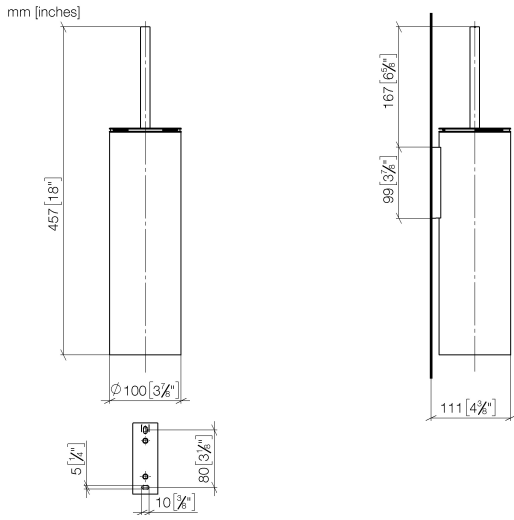

Toilet brush set wall model - Brushed Light Gold

MADISON

83 910 979

- brush, matte black
- width 100mm
- height 456 mm
- 110mm projection

Fits: MADISON, MEM, TARA, CL.1, LISSÉ,
VAIA, META, CYO

	Brushed Light Gold	83 910 979-27
	Chrome	83 910 979-00
	Brushed Platinum	83 910 979-06
	Platinum	83 910 979-08
	Dark Chrome	83 910 979-19
	Light Gold	83 910 979-26
	Brushed Durabronze (23kt Gold)	83 910 979-28
	Matte Black	83 910 979-33
	Brushed Bronze	83 910 979-42
	Brushed Champagne (22kt Gold)	83 910 979-46
	Brushed Chrome	83 910 979-93
	Brushed Dark Platinum	83 910 979-99

83 910 979

83 910 979

Product version from 10/1/2023

Parts for other
finishes can be found
here: [Chrome](#)

Toilet brush set wall model - Brushed Light Gold

MADISON

83 910 979

Spare parts list

Product version from 10/1/2023

No.	Item Number	Name	Quantity used	Delivery time
	90 20 97 505 01-27	handle	8	30