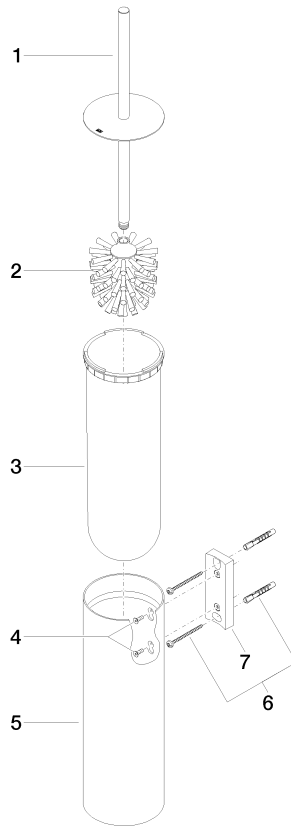

Toilet brush set wall model - Brushed Durabronz (23kt Gold)

MADISON

83 910 979

- brush, matte black
- width 100mm
- height 456 mm
- 110mm projection

Fits: MADISON, MEM, TARA, CL.1, LISSÉ,
VAIA, META, CYO

	Brushed Durabronz (23kt Gold)	83 910 979-28
	Chrome	83 910 979-00
	Brushed Platinum	83 910 979-06
	Platinum	83 910 979-08
	Dark Chrome	83 910 979-19
	Light Gold	83 910 979-26
	Brushed Light Gold	83 910 979-27
	Matte Black	83 910 979-33
	Brushed Bronze	83 910 979-42
	Brushed Champagne (22kt Gold)	83 910 979-46
	Brushed Chrome	83 910 979-93
	Brushed Dark Platinum	83 910 979-99

83 910 979

83 910 979

Product version from 10/1/2023

Parts for other finishes can be found here: [Chrome](#)

Toilet brush set wall model - Brushed Durabronz (23kt Gold)

MADISON

83 910 979

Spare parts list

Product version from 10/1/2023

No.	Item Number	Name	Quantity used	Delivery time
	90 20 97 505 01-28	handle	8	20