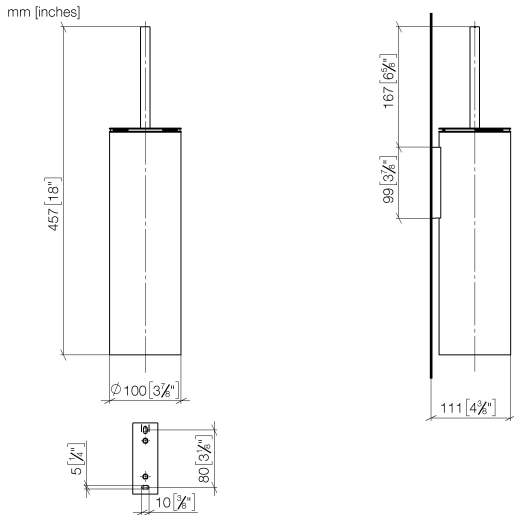

Toilet brush set wall model - Brushed Durabronz (23kt Gold)

MADISON

83 910 979

- brush, matte black
- width 100mm
- height 456 mm
- 110mm projection

Fits: MADISON, MEM, TARA, CL.1, LISSÉ,
VAIA, META, CYO

	Brushed Durabronz (23kt Gold)	83 910 979-28
	Chrome	83 910 979-00
	Brushed Platinum	83 910 979-06
	Platinum	83 910 979-08
	Dark Chrome	83 910 979-19
	Light Gold	83 910 979-26
	Brushed Light Gold	83 910 979-27
	Matte Black	83 910 979-33
	Brushed Bronze	83 910 979-42
	Brushed Champagne (22kt Gold)	83 910 979-46
	Brushed Chrome	83 910 979-93
	Brushed Dark Platinum	83 910 979-99

83 910 979

83 910 979

Product version from 10/1/2023

Parts for other finishes can be found here: [Chrome](#)

Toilet brush set wall model - Brushed Durabronz (23kt Gold)

MADISON

83 910 979

Spare parts list

Product version from 10/1/2023

No.	Item Number	Name	Quantity used	Delivery time
	90 20 97 505 01-28	handle	8	20