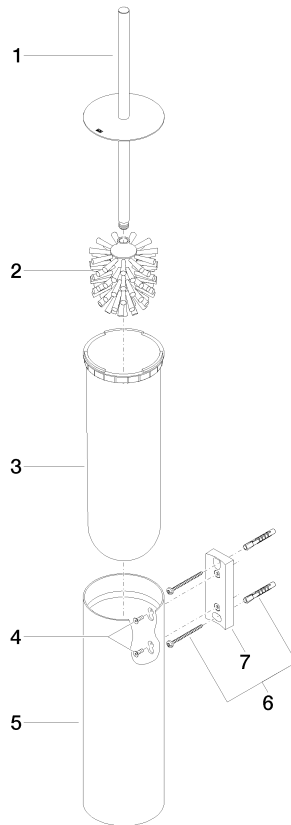

Toilet brush set wall model - Brushed Bronze

MADISON

83 910 979

- brush, matte black
- width 100mm
- height 456 mm
- 110mm projection

Fits: MADISON, MEM, TARA, CL.1, LISSÉ,
VAIA, META, CYO

	Brushed Bronze	83 910 979-42
	Chrome	83 910 979-00
	Brushed Platinum	83 910 979-06
	Platinum	83 910 979-08
	Dark Chrome	83 910 979-19
	Light Gold	83 910 979-26
	Brushed Light Gold	83 910 979-27
	Brushed Durabronze (23kt Gold)	83 910 979-28
	Matte Black	83 910 979-33
	Brushed Champagne (22kt Gold)	83 910 979-46
	Brushed Chrome	83 910 979-93
	Brushed Dark Platinum	83 910 979-99

83 910 979

83 910 979

Product version from 10/1/2023

Parts for other finishes can be found here: [Chrome](#)

Toilet brush set wall model - Brushed Bronze

MADISON

83 910 979

Spare parts list

Product version from 10/1/2023

No.	Item Number	Name	Quantity used	Delivery time
	90 20 97 505 01-42	handle	8	30