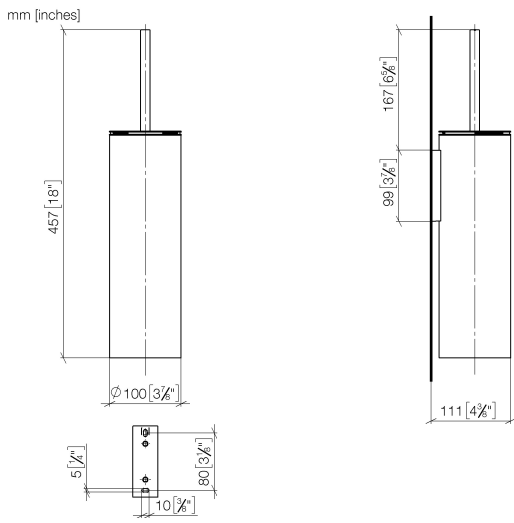

Toilet brush set wall model - Brushed Bronze

MADISON

83 910 979

- brush, matte black
- width 100mm
- height 456 mm
- 110mm projection

Fits: MADISON, MEM, TARA, CL.1, LISSÉ,
VAIA, META, CYO

	Brushed Bronze	83 910 979-42
	Chrome	83 910 979-00
	Brushed Platinum	83 910 979-06
	Platinum	83 910 979-08
	Dark Chrome	83 910 979-19
	Light Gold	83 910 979-26
	Brushed Light Gold	83 910 979-27
	Brushed Durabronze (23kt Gold)	83 910 979-28
	Matte Black	83 910 979-33
	Brushed Champagne (22kt Gold)	83 910 979-46
	Brushed Chrome	83 910 979-93
	Brushed Dark Platinum	83 910 979-99

83 910 979

83 910 979

Product version from 10/1/2023

Parts for other finishes can be found here: [Chrome](#)

Toilet brush set wall model - Brushed Bronze

MADISON

83 910 979

Spare parts list

Product version from 10/1/2023

No.	Item Number	Name	Quantity used	Delivery time
	90 20 97 505 01-42	handle	8	30