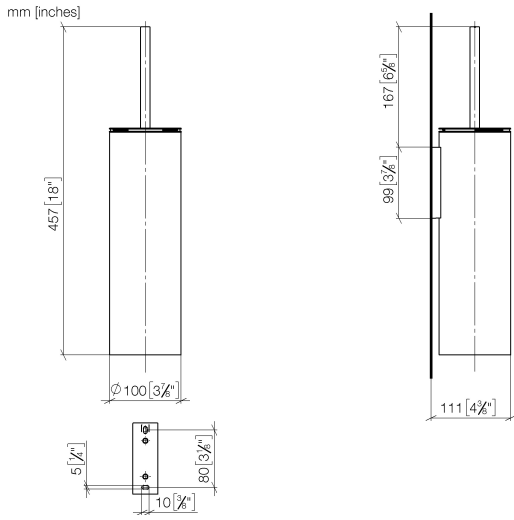

Toilet brush set wall model - Brushed Champagne (22kt Gold)

MADISON

83 910 979

- brush, matte black
- width 100mm
- height 456 mm
- 110mm projection

Fits: MADISON, MEM, TARA, CL.1, LISSÉ,
VAIA, META, CYO

	Brushed Champagne (22kt Gold)	83 910 979-46
	Chrome	83 910 979-00
	Brushed Platinum	83 910 979-06
	Platinum	83 910 979-08
	Dark Chrome	83 910 979-19
	Light Gold	83 910 979-26
	Brushed Light Gold	83 910 979-27
	Brushed Durabronze (23kt Gold)	83 910 979-28
	Matte Black	83 910 979-33
	Brushed Bronze	83 910 979-42
	Brushed Chrome	83 910 979-93
	Brushed Dark Platinum	83 910 979-99

83 910 979

83 910 979

Product version from 10/1/2023

Parts for other finishes can be found here: [Chrome](#)

Toilet brush set wall model - Brushed Champagne (22kt Gold)

MADISON

83 910 979

Spare parts list

Product version from 10/1/2023

No.	Item Number	Name	Quantity used	Delivery time
	90 20 97 505 01-46	handle	8	30