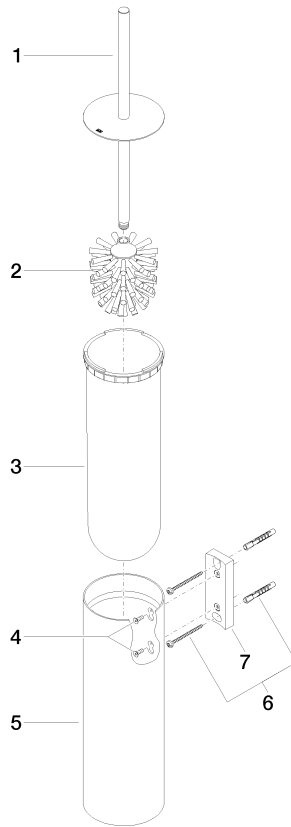

Toilet brush set wall model - Brushed Champagne (22kt Gold)

MADISON

83 910 979

- brush, matte black
- width 100mm
- height 456 mm
- 110mm projection

Fits: MADISON, MEM, TARA, CL.1, LISSÉ,
VAIA, META, CYO

	Brushed Champagne (22kt Gold)	83 910 979-46
	Chrome	83 910 979-00
	Brushed Platinum	83 910 979-06
	Platinum	83 910 979-08
	Dark Chrome	83 910 979-19
	Light Gold	83 910 979-26
	Brushed Light Gold	83 910 979-27
	Brushed Durabronze (23kt Gold)	83 910 979-28
	Matte Black	83 910 979-33
	Brushed Bronze	83 910 979-42
	Brushed Chrome	83 910 979-93
	Brushed Dark Platinum	83 910 979-99

83 910 979

83 910 979

Product version from 10/1/2023

Parts for other finishes can be found here: [Chrome](#)

Toilet brush set wall model - Brushed Champagne (22kt Gold)

MADISON

83 910 979

Spare parts list

Product version from 10/1/2023

No.	Item Number	Name	Quantity used	Delivery time
	90 20 97 505 01-46	handle	8	30