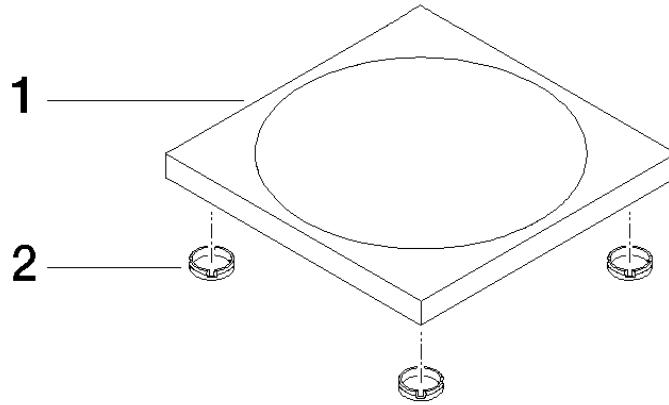

Soap dish free-standing model - Brushed Platinum

IMO

84 410 780

• 119 x 119 x 10 mm

Fits: IMO, LULU, MEM, TARA, LISSÉ, META, CYO

	Brushed Platinum	84 410 780-06
	Chrome	84 410 780-00
	Platinum	84 410 780-08
	Dark Chrome	84 410 780-19
	Light Gold	84 410 780-26
	Brushed Light Gold	84 410 780-27
	Brushed Durabronze (23kt Gold)	84 410 780-28
	Matte Black	84 410 780-33
	Brushed Bronze	84 410 780-42
	Brushed Champagne (22kt Gold)	84 410 780-46
	Champagne (22kt Gold)	84 410 780-47
	Brushed Chrome	84 410 780-93
	Brushed Dark Platinum	84 410 780-99

84 410 780

mm [inches]

84 410 780

Parts for other finishes can be found here: [Chrome](#)

Spare parts list

No.	Item Number	Name	Quantity used	Delivery time
1	08 17 78 600-06	dish	1	60
2	09 26 01 045 90	accessories	4	2