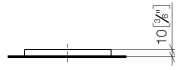

Soap dish free-standing model - Brushed Platinum

IMO

84 410 780

• 119 x 119 x 10 mm

Fits: IMO, LULU, MEM, TARA, LISSÉ, META, CYO

	Brushed Platinum	84 410 780-06
	Chrome	84 410 780-00
	Platinum	84 410 780-08
	Dark Chrome	84 410 780-19
	Light Gold	84 410 780-26
	Brushed Light Gold	84 410 780-27
	Brushed Durabronze (23kt Gold)	84 410 780-28
	Matte Black	84 410 780-33
	Brushed Bronze	84 410 780-42
	Brushed Champagne (22kt Gold)	84 410 780-46
	Champagne (22kt Gold)	84 410 780-47
	Brushed Chrome	84 410 780-93
	Brushed Dark Platinum	84 410 780-99

84 410 780

mm [inches]

84 410 780

Parts for other finishes can be found here: [Chrome](#)

Spare parts list

No.	Item Number	Name	Quantity used	Delivery time
1	08 17 78 600-06	dish	1	60
2	09 26 01 045 90	accessories	4	2