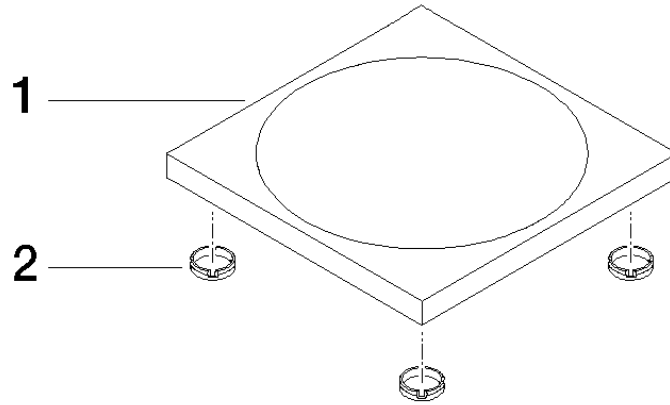

Soap dish free-standing model - Platinum

IMO

84 410 780

• 119 x 119 x 10 mm

Fits: IMO, LULU, MEM, TARA, LISSÉ, META, CYO

	Platinum	84 410 780-08
	Chrome	84 410 780-00
	Brushed Platinum	84 410 780-06
	Dark Chrome	84 410 780-19
	Light Gold	84 410 780-26
	Brushed Light Gold	84 410 780-27
	Brushed Durabronze (23kt Gold)	84 410 780-28
	Matte Black	84 410 780-33
	Brushed Bronze	84 410 780-42
	Brushed Champagne (22kt Gold)	84 410 780-46
	Champagne (22kt Gold)	84 410 780-47
	Brushed Chrome	84 410 780-93
	Brushed Dark Platinum	84 410 780-99

84 410 780

mm [inches]

84 410 780

Parts for other finishes can be found here: [Chrome](#)

Spare parts list

No.	Item Number	Name	Quantity used	Delivery time
1	08 17 78 600-08	dish	1	60
2	09 26 01 045 90	accessories	4	2