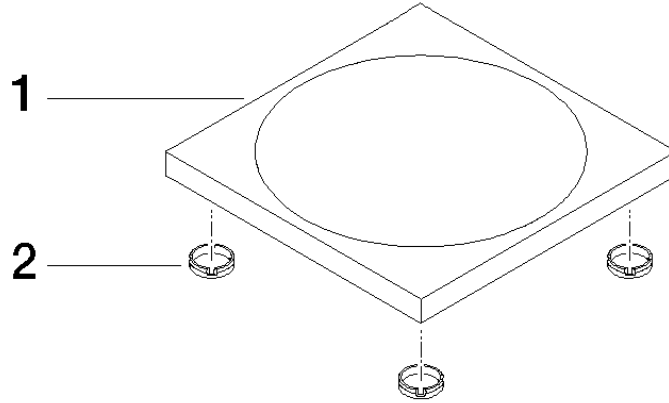

Soap dish free-standing model - Light Gold

IMO

84 410 780

• 119 x 119 x 10 mm

Fits: IMO, LULU, MEM, TARA, LISSÉ, META, CYO

	Light Gold	84 410 780-26
	Chrome	84 410 780-00
	Brushed Platinum	84 410 780-06
	Platinum	84 410 780-08
	Dark Chrome	84 410 780-19
	Brushed Light Gold	84 410 780-27
	Brushed Durabronze (23kt Gold)	84 410 780-28
	Matte Black	84 410 780-33
	Brushed Bronze	84 410 780-42
	Brushed Champagne (22kt Gold)	84 410 780-46
	Champagne (22kt Gold)	84 410 780-47
	Brushed Chrome	84 410 780-93
	Brushed Dark Platinum	84 410 780-99

84 410 780

mm [inches]

84 410 780

Parts for other finishes can be found here: [Chrome](#)

Spare parts list

No.	Item Number	Name	Quantity used	Delivery time
1	08 17 78 600-26	dish	1	60
2	09 26 01 045 90	accessories	4	2