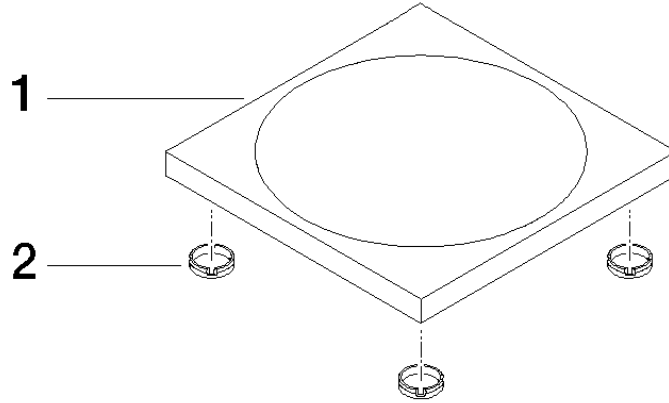

Soap dish free-standing model - Matte Black

IMO

84 410 780

• 119 x 119 x 10 mm

Fits: IMO, LULU, MEM, TARA, LISSÉ, META, CYO

	Matte Black	84 410 780-33
	Chrome	84 410 780-00
	Brushed Platinum	84 410 780-06
	Platinum	84 410 780-08
	Dark Chrome	84 410 780-19
	Light Gold	84 410 780-26
	Brushed Light Gold	84 410 780-27
	Brushed Durabronze (23kt Gold)	84 410 780-28
	Brushed Bronze	84 410 780-42
	Brushed Champagne (22kt Gold)	84 410 780-46
	Champagne (22kt Gold)	84 410 780-47
	Brushed Chrome	84 410 780-93
	Brushed Dark Platinum	84 410 780-99

84 410 780

mm [inches]

84 410 780

Parts for other finishes can be found here: [Chrome](#)

Spare parts list

No.	Item Number	Name	Quantity used	Delivery time
1	08 17 78 600-33	dish	1	30
2	09 26 01 045 90	accessories	4	2