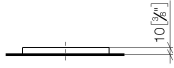

Soap dish free-standing model - Champagne (22kt Gold)

IMO

84 410 780

• 119 x 119 x 10 mm

Fits: IMO, LULU, MEM, TARA, LISSÉ, META, CYO

	Champagne (22kt Gold)	84 410 780-47
	Chrome	84 410 780-00
	Brushed Platinum	84 410 780-06
	Platinum	84 410 780-08
	Dark Chrome	84 410 780-19
	Light Gold	84 410 780-26
	Brushed Light Gold	84 410 780-27
	Brushed Durabronze (23kt Gold)	84 410 780-28
	Matte Black	84 410 780-33
	Brushed Bronze	84 410 780-42
	Brushed Champagne (22kt Gold)	84 410 780-46
	Brushed Chrome	84 410 780-93
	Brushed Dark Platinum	84 410 780-99

84 410 780

mm [inches]

84 410 780

Parts for other finishes can be found here: [Chrome](#)

Spare parts list

No.	Item Number	Name	Quantity used	Delivery time
1	08 17 78 600-47	dish	1	30
2	09 26 01 045 90	accessories	4	2